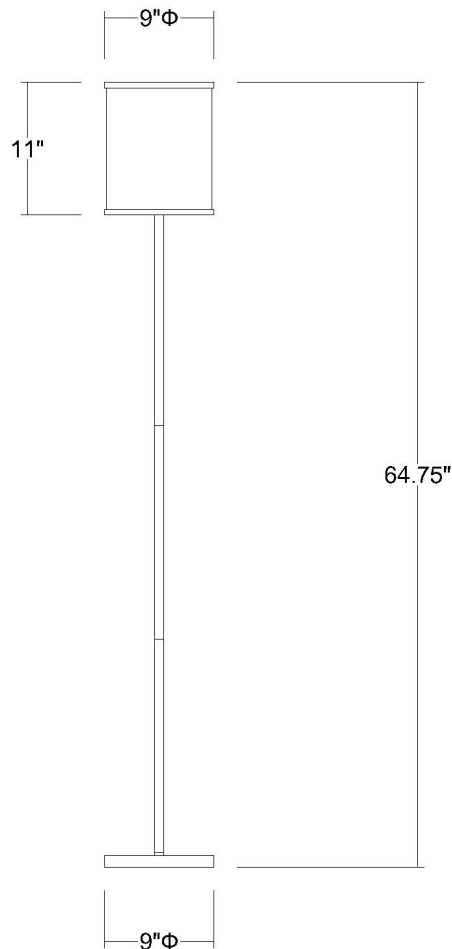

by Acclaim Lighting

BF4827 LUX II FLOOR LAMP

Description:	Lux II floor lamp
Finish:	Polished chrome
Dimensions:	64.75" H x 9" W
Bulbs:	1 x 100W
Socket:	120V E26 base
Shade:	Off-white shantung shade with metal trim
Installed Weight:	7.75 lbs.
Certification:	c UL

Material:	Steel and fabric
Glass:	NA
Back Plate Dimensions:	NA
Mounting Holes:	NA
Switch:	3-way metal switch
Cord:	Silver, 8' plug-in
Dimmable:	Yes