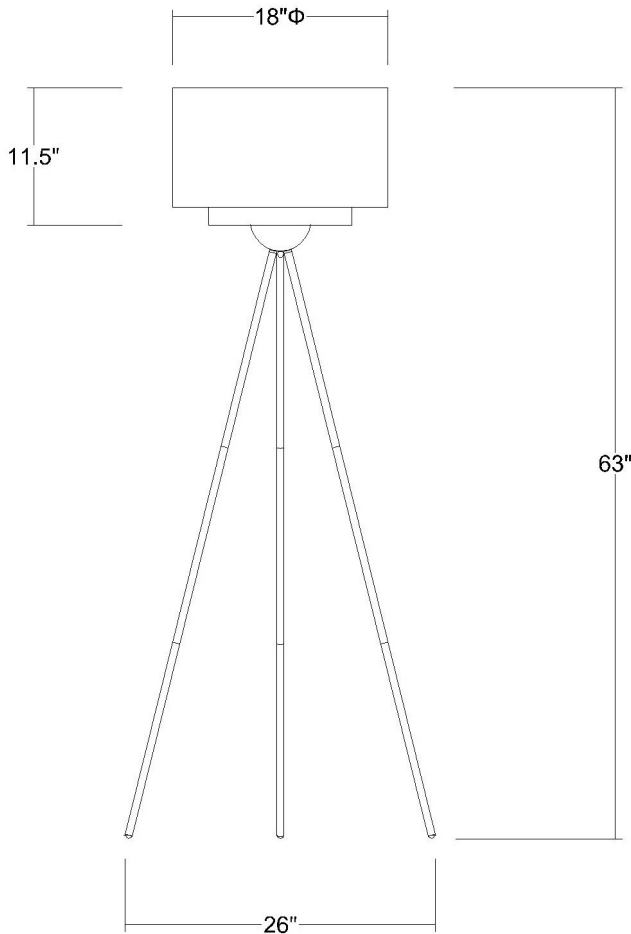

BF5533 BRELLA FLOOR LAMP

Description:	Brella floor lamp
Finish:	Brushed nickel
Dimensions:	63" H x 26" W
Bulbs:	1 x 150W
Sockets:	120V E26 base
Shade:	Sheer snow/shantung two tier
Installed Weight:	6.15 lbs.
Certification:	c UL

Material:	Steel and fabric
Glass:	NA
Back Plate Dimensions:	NA
Mounting Holes:	NA
Switch:	In-line foot switch
Cord:	Silver, 8' plug-in
Dimmable:	Yes