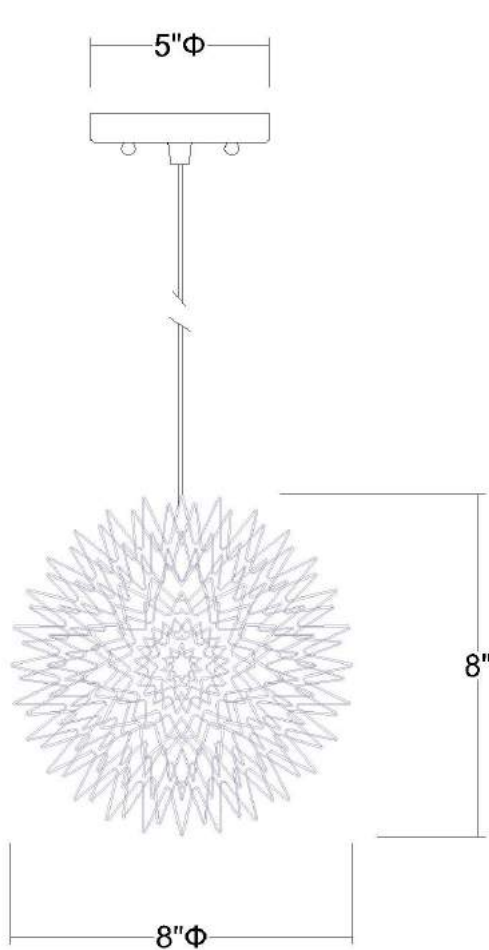

BP6028 CELESTIAL PENDANT

Description:	Celestial pendant
Finish:	Metallic silver
Dimensions:	8" dia.
Bulbs:	1 x 60W
Sockets:	120V E26 base
Shade:	Hand woven aluminum wire
Installed Weight:	2 lbs.
Certification:	c UL

Material:	Steel and aluminum
Glass:	NA
Canopy Dimensions:	5" dia.
Mounting Holes:	2.75" apart
Switch:	NA
Cord:	Silver, 12'
Dimmable:	Yes