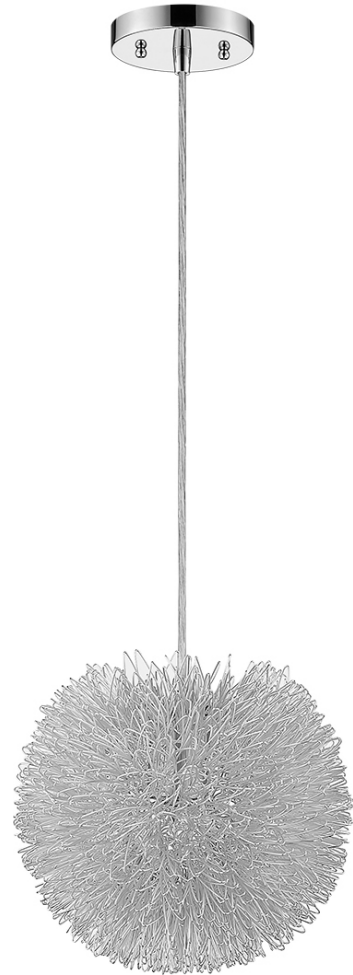

BP6028 CELESTIAL PENDANT

Description:	Celestial pendant
Finish:	Metallic silver
Dimensions:	8" dia.
Bulbs:	1 x 60W
Sockets:	120V E26 base
Shade:	Hand woven aluminum wire
Installed Weight:	2 lbs.
Certification:	c UL

Material:	Steel and aluminum
Glass:	NA
Canopy Dimensions:	5" dia.
Mounting Holes:	2.75" apart
Switch:	NA
Cord:	Silver, 12'
Dimmable:	Yes