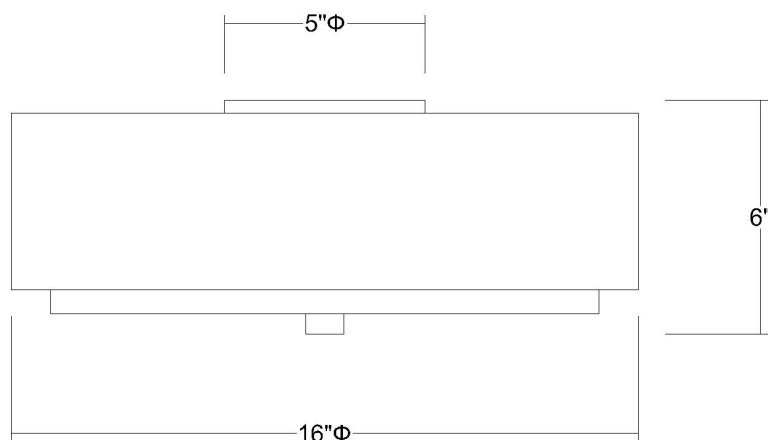

BP7138 BRELLA FLUSHMOUNT

Description:	Brella flushmount
Finish:	Antique bronze
Dimensions:	16" dia. x 6" H
Bulbs:	2 x 40W
Sockets:	120V E26 base
Shade:	Smoke gray/shantung two tier
Installed Weight:	3.5 lbs.
Certification:	c UL

Material:	Fabric and steel
Glass:	NA
Canopy Dimensions:	5" dia.
Mounting Holes:	2.75" apart
Switch:	NA
Cord:	NA
Dimmable:	Yes