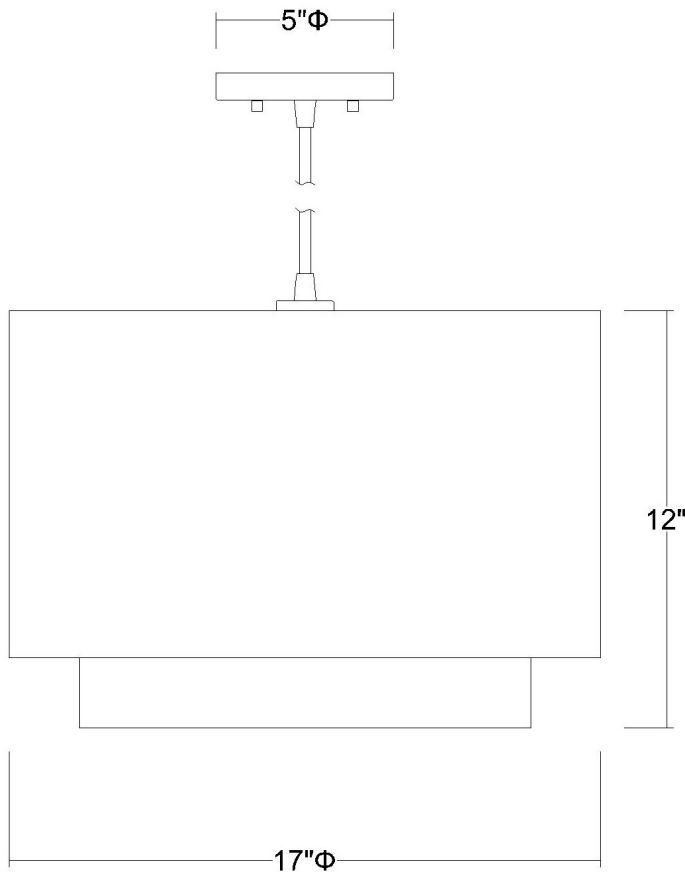

# BP7139 BRELLA PENDANT

<b>Description:</b>	Brella pendant
<b>Finish:</b>	Antique bronze
<b>Dimensions:</b>	17" dia. x 12" H
<b>Bulbs:</b>	1 x 100W
<b>Sockets:</b>	120V E26 base
<b>Shade:</b>	Smoke gray/shantung two tier
<b>Installed Weight:</b>	3.2 lbs.
<b>Certification:</b>	c UL

<b>Material:</b>	Fabric and steel
<b>Glass:</b>	NA
<b>Canopy Dimensions:</b>	5" dia.
<b>Mounting Holes:</b>	2.75" apart
<b>Switch:</b>	NA
<b>Cord:</b>	Brown, 12'
<b>Dimmable:</b>	Yes