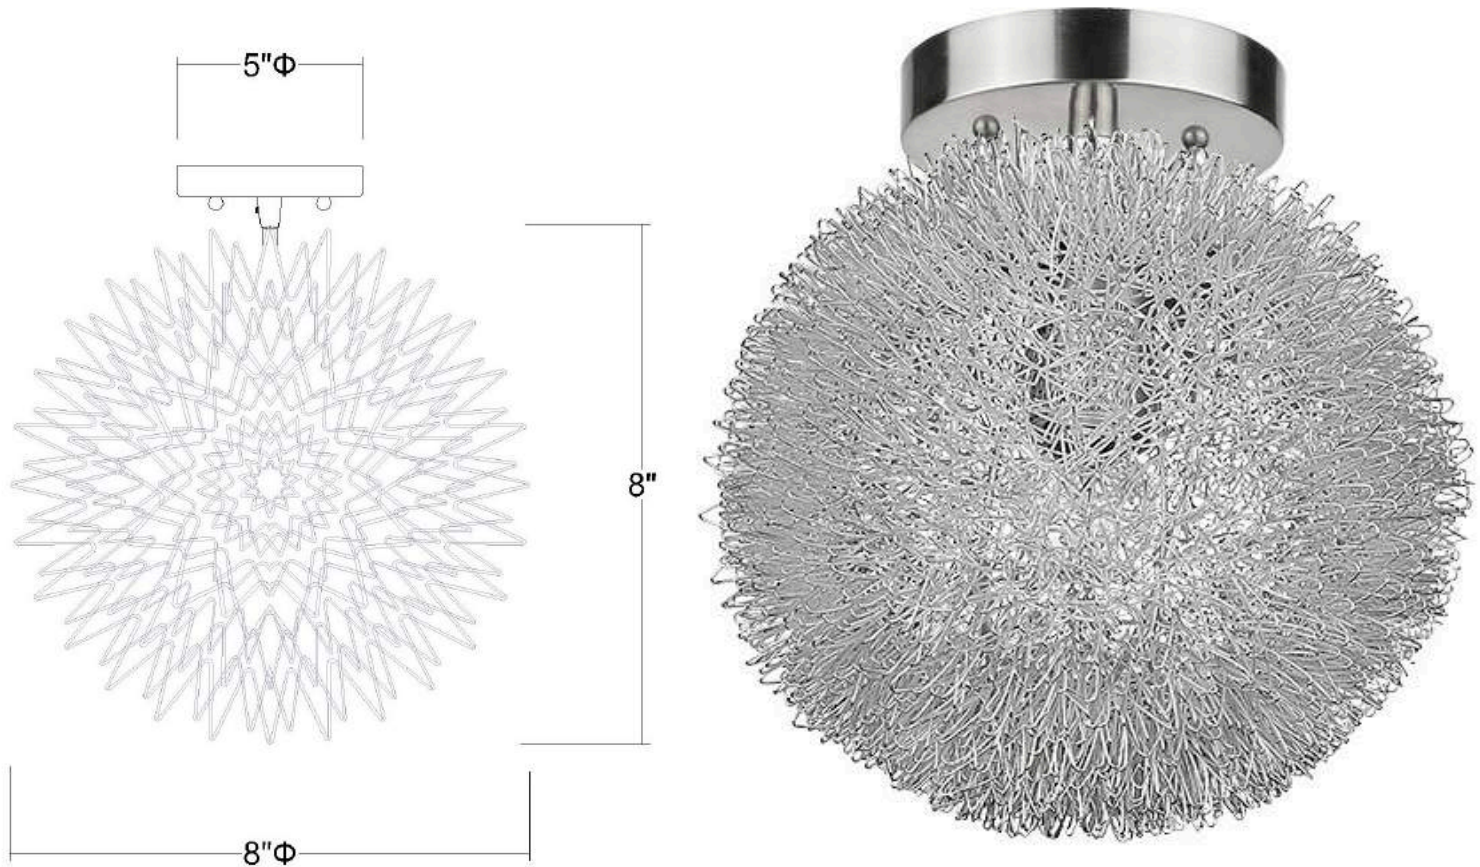

# BW6021 CELESTIAL 1-LIGHT FLUSHMOUNT

<b>Description:</b>	Celestial 1-light flushmount
<b>Finish:</b>	Brushed nickel
<b>Dimensions:</b>	8" W x 8" H
<b>Bulbs:</b>	1 x 60W
<b>Sockets:</b>	120V E26 base
<b>Shade:</b>	Hand woven aluminum wire
<b>Installed Weight:</b>	3 lbs.
<b>Certification:</b>	c UL

<b>Material:</b>	Steel and aluminum
<b>Glass:</b>	NA
<b>Canopy Dimensions:</b>	5" dia.
<b>Mounting Holes:</b>	2.75" apart
<b>Switch:</b>	NA
<b>Cord:</b>	NA
<b>Dimmable:</b>	Yes