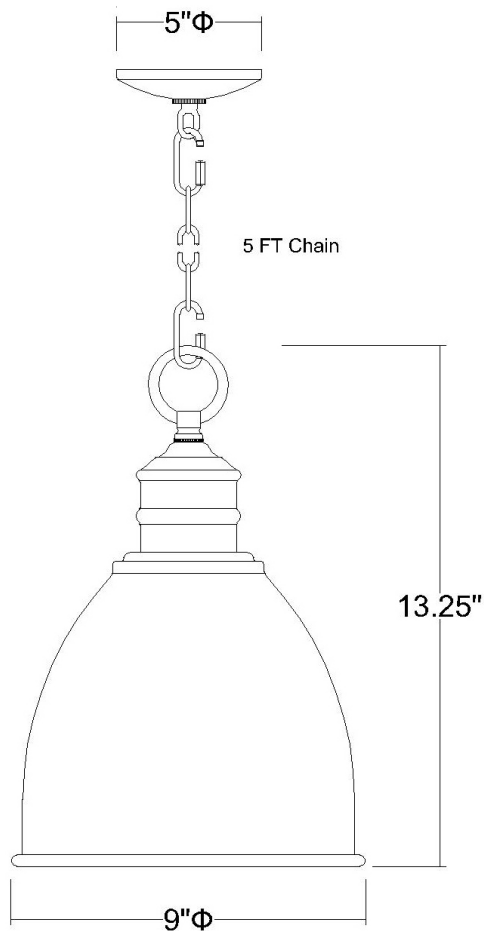

# IN11171ORB

## COLBY 1-LIGHT PENDANT

<b>Description:</b>	Colby 1-light pendant
<b>Finish:</b>	Oil rubbed bronze
<b>Dimensions:</b>	9" D x 13-1/4" H
<b>Bulbs:</b>	1-100w medium, 120V
<b>Installed Weight:</b>	3.6 lbs.
<b>Certification:</b>	Dry location / c UL

<b>Material:</b>	Iron
<b>Shade:</b>	Steel
<b>Glass:</b>	NA
<b>Canopy Dimensions:</b>	5" dia.
<b>Chain/Wire:</b>	5' chain, 12' wire
<b>Additional Finishes:</b>	White and satin nickel