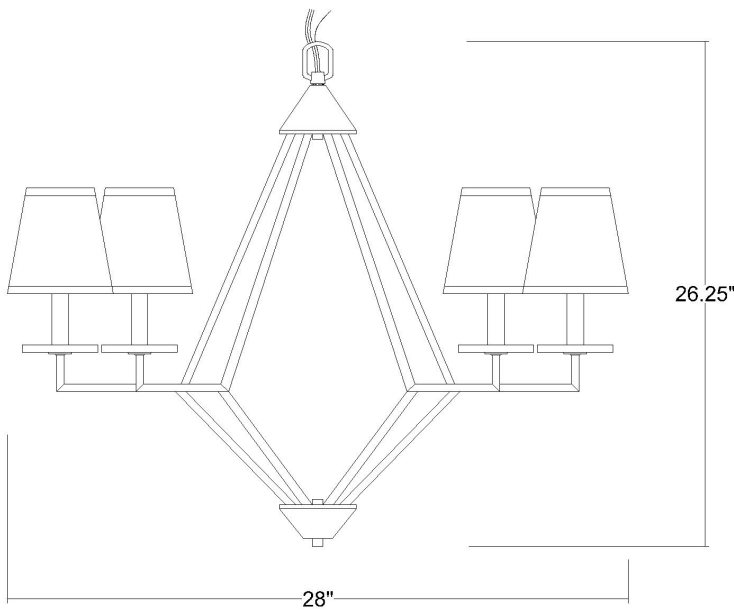

IN11320WG

EASTON 6-LIGHT CHANDELIER

Description:	Easton 6-light chandelier
Finish:	Washed gold
Dimensions:	28" D x 26-1/4" H
Bulbs:	6-60w candelabra, 120V
Installed Weight:	11.25 lbs.
Certification:	Dry location / c UL

Material:	Steel, crystal, fabric
Shades:	White fabric
Glass:	NA
Canopy Dimensions:	5" dia.
Chain/Wire:	5' chain, 12' wire
Additional Finishes:	NA