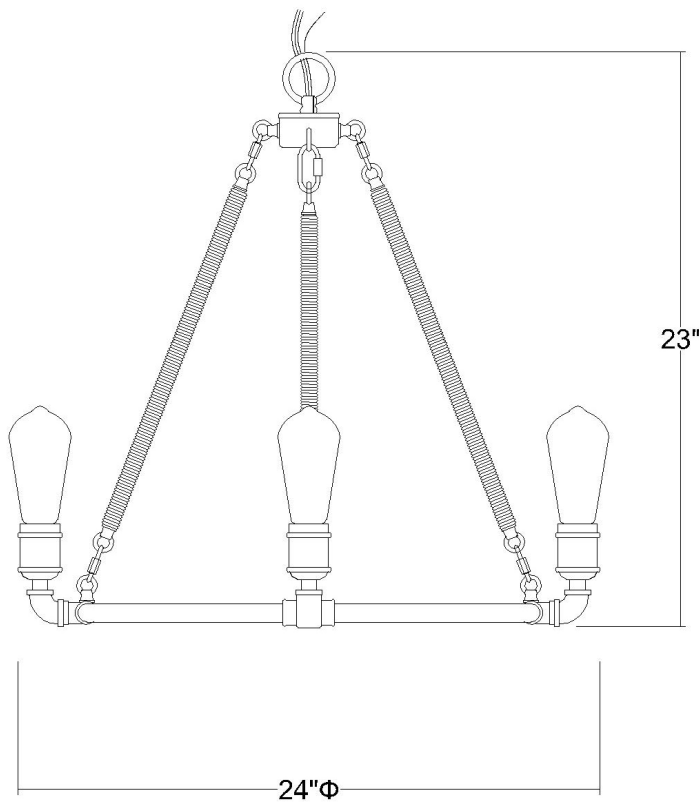

IN11325AGY GRAYSON 6-LIGHT CHANDELIER

Description:	Grayson 6-light chandelier
Finish:	Antique gray
Dimensions:	24" D x 23" H
Bulbs:	6-60w medium, 120V
Installed Weight:	8 lbs.
Certification:	Dry location / c UL

Material:	Steel and fabric
Shades:	NA
Glass:	NA
Canopy Dimensions:	5" dia.
Chain/Wire:	5' chain, 12' wire
Additional Finishes:	NA