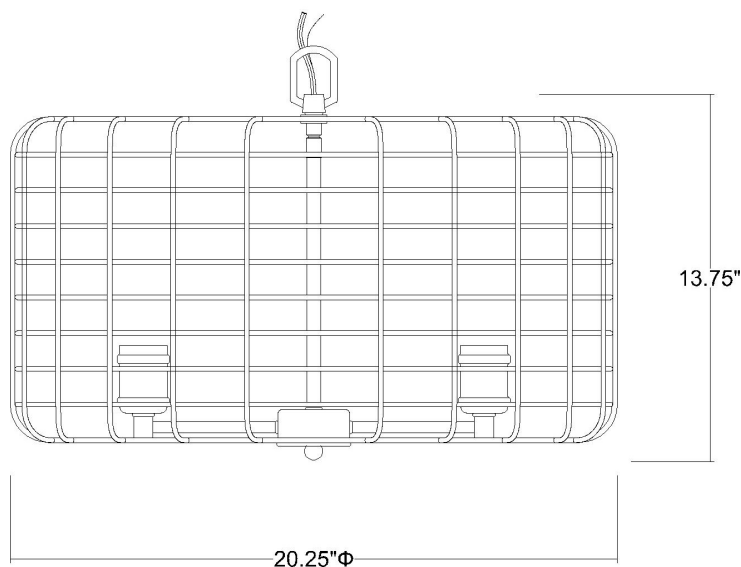

IN11330RB

LYNDEN 4-LIGHT CHANDELIER

Description:	Lynden 4-light chandelier
Finish:	Raw brass
Dimensions:	20-1/4" D x 13-3/4" H
Bulbs:	4-60w medium, 120V
Installed Weight:	8.75 lbs.
Certification:	Dry location / c UL

Material:	Steel
Shade:	Wire
Glass:	NA
Canopy Dimensions:	5" dia.
Chain/Wire:	5' chain, 12' wire
Additional Finishes:	NA