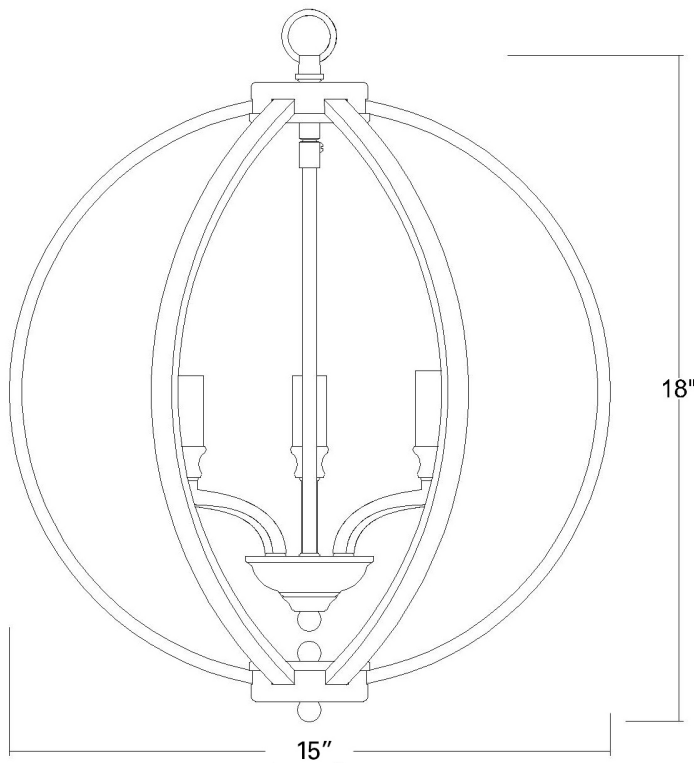

## NEVAEH 3-LIGHT CHANDELIER

<b>Description:</b>	NevaeH 3-light chandelier
<b>Finish:</b>	Chrome
<b>Dimensions:</b>	15" D x 18" H
<b>Bulbs:</b>	3-60w candelabra, 120V
<b>Installed Weight:</b>	5 lbs.
<b>Certification:</b>	Dry location / c UL

<b>Material:</b>	Steel and crystal
<b>Shade:</b>	NA
<b>Glass:</b>	NA
<b>Canopy Dimensions:</b>	5" dia.
<b>Chain/Wire:</b>	5' chain, 12' wire
<b>Additional Finishes:</b>	NA