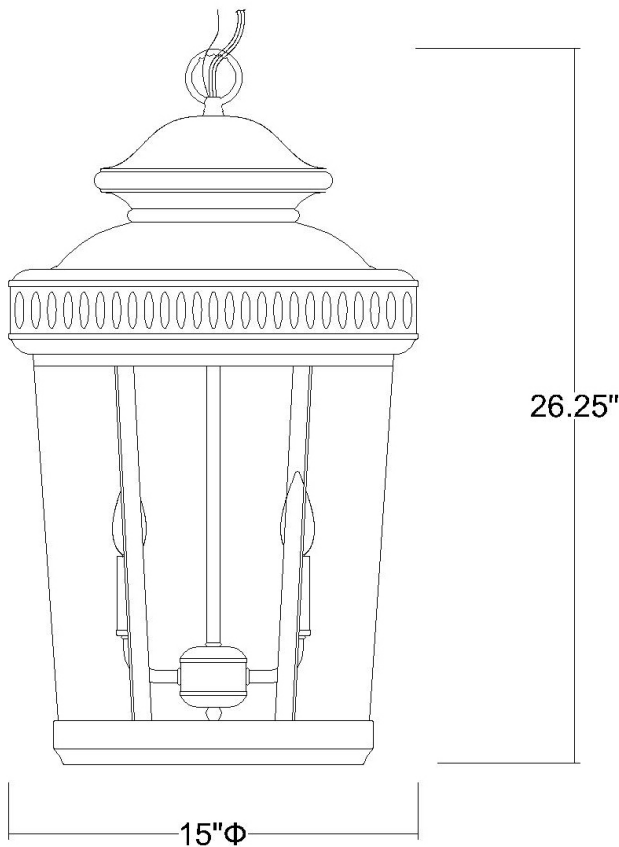

IN11370AL KINGSTON 4-LIGHT CHANDELIER

Description:	Kingston 4-light chandelier
Finish:	Antique lead
Dimensions:	15" W x 26-1/4" H
Bulbs:	4-60w candelabra, 120V
Installed Weight:	18.75 lbs.
Certification:	Damp location / c UL

Material:	Steel and glass
Shade:	NA
Glass:	Curved water glass
Canopy Dimensions:	5-3/4" dia.
Chain/Wire:	5' chain, 12' wire
Additional Finishes:	NA