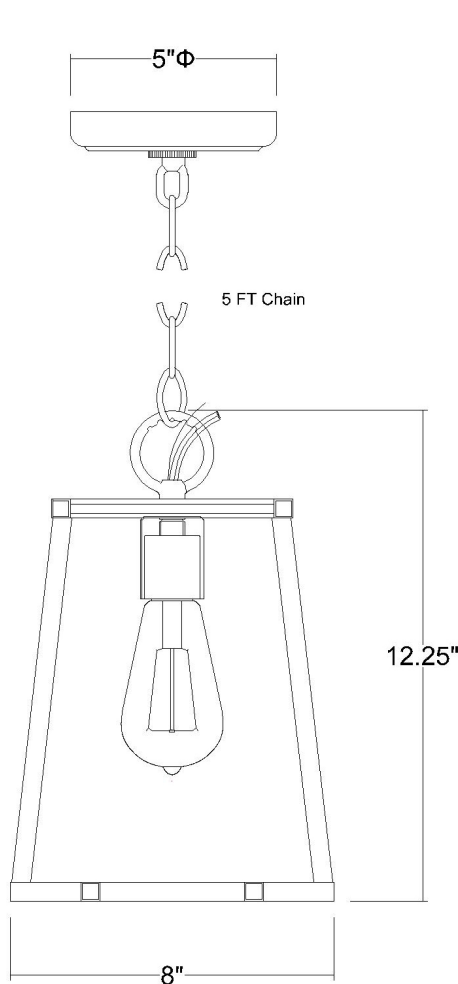

IN11380ORB TIBERTON 1-LIGHT PENDANT

Description:	Tiberton 1-light pendant
Finish:	Oil rubbed bronze
Dimensions:	8" W x 12-1/4" H
Bulbs:	1-60w medium, 120V
Installed Weight:	4 lbs.
Certification:	Dry location / ETL

Material:	Iron and raw brass
Shades:	NA
Glass:	NA
Canopy Dimensions:	5" dia.
Chain/Wire:	5' chain, 12' wire
Additional Finishes:	NA