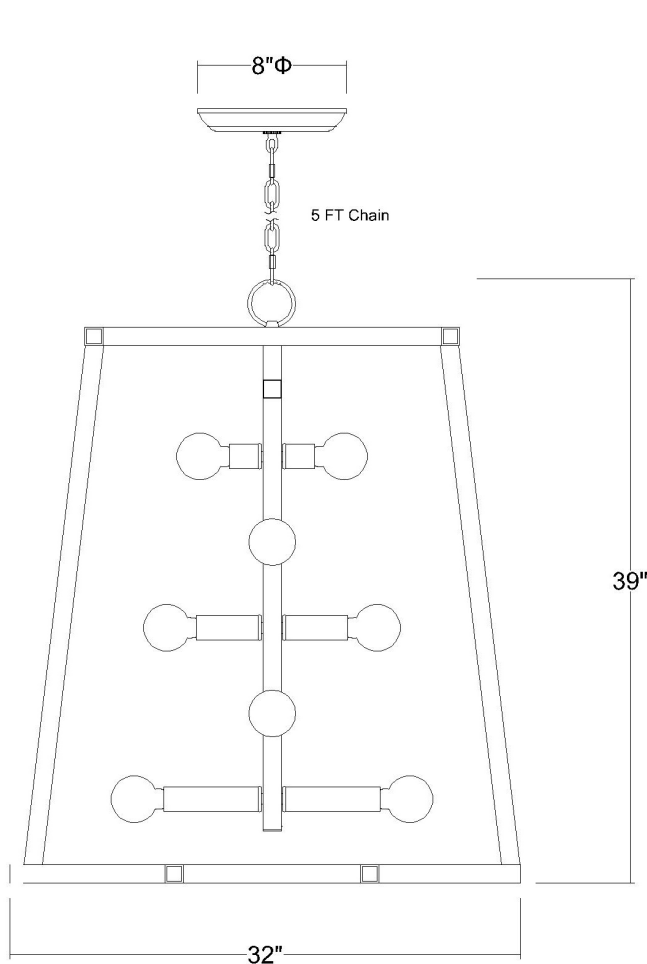

## TIBERTON 10-LIGHT PENDANT

<b>Description:</b>	Tiberton 10-light pendant
<b>Finish:</b>	Oil rubbed bronze
<b>Dimensions:</b>	32" W x 39" H
<b>Bulbs:</b>	10-60w medium, 120V
<b>Installed Weight:</b>	28 lbs.
<b>Certification:</b>	Dry location / ETL

<b>Material:</b>	Iron and raw brass
<b>Shades:</b>	NA
<b>Glass:</b>	NA
<b>Canopy Dimensions:</b>	8" dia.
<b>Chain/Wire:</b>	5' chain, 12' wire
<b>Additional Finishes:</b>	NA