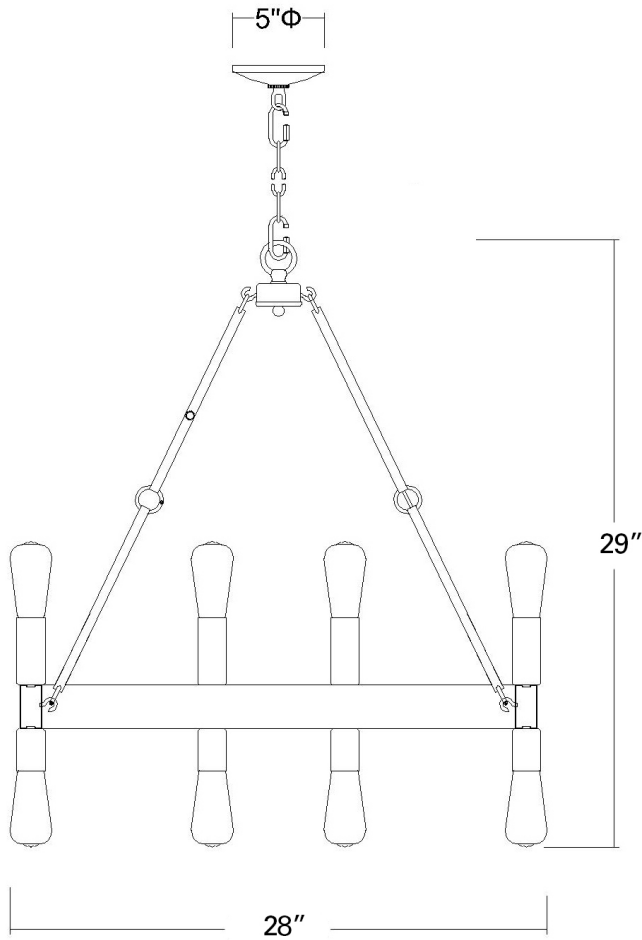

IN11385W CUMBERLAND 16-LIGHT CHANDELIER

Description: Cumberland 16-light chandelier

Finish: Hand painted wood finish

Dimensions: 28" W x 29" H

Bulbs: 16-60w medium, 120V

Installed Weight: 30 lbs.

Certification: Dry location / ETL

Material: Iron and raw brass

Shades: NA

Glass: NA

Canopy Dimensions: 5" dia.

Chain/Wire: 5' chain, 12' wire

Additional Finishes: NA