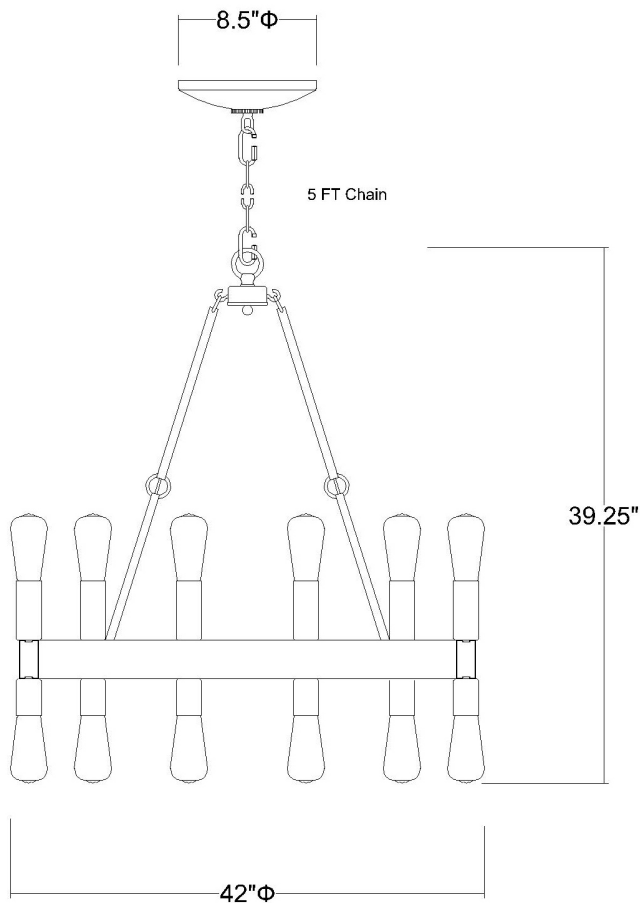

IN11386W

CUMBERLAND 24-LIGHT CHANDELIER

Description:	Cumberland 24-light chandelier
Finish:	Hand painted wood finish
Dimensions:	42" D x 39-1/4" H
Bulbs:	24-40w medium, 120V
Installed Weight:	54.5 lbs.
Certification:	Dry location / ETL

Material:	Iron and raw brass
Shades:	NA
Glass:	NA
Canopy Dimensions:	8-1/2" dia.
Chain/Wire:	5' chain, 12' wire
Additional Finishes:	NA