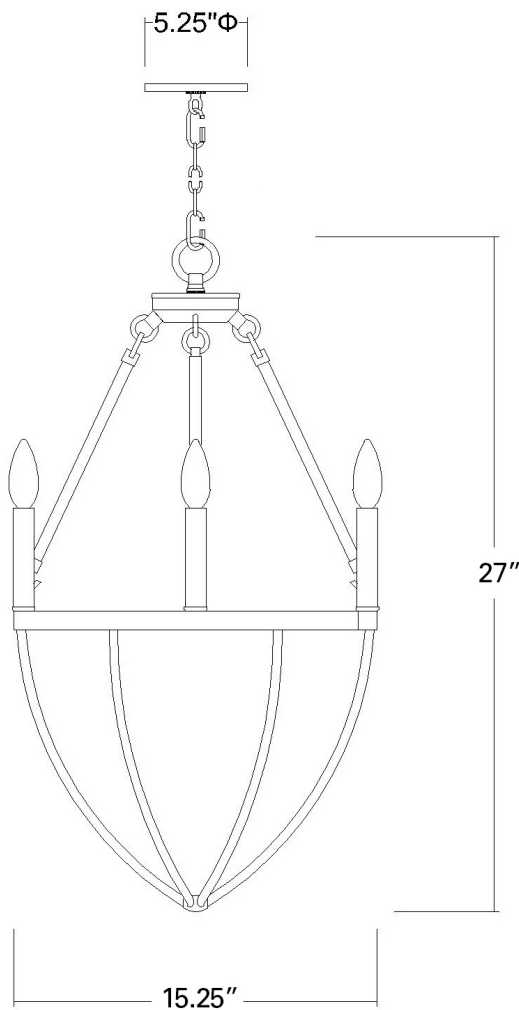

IN11390ASH HARLOW 3-LIGHT CHANDELIER

Description:	Harlow 3-light chandelier
Finish:	Ash
Dimensions:	15-1/4" D x 27" H
Bulbs:	3-60w candelabra, 120V
Installed Weight:	6.5 lbs.
Certification:	Dry location / c UL

Material:	Iron
Shades:	NA
Glass:	NA
Canopy Dimensions:	5-1/4" dia.
Chain/Wire:	5' chain, 12' wire
Additional Finishes:	NA