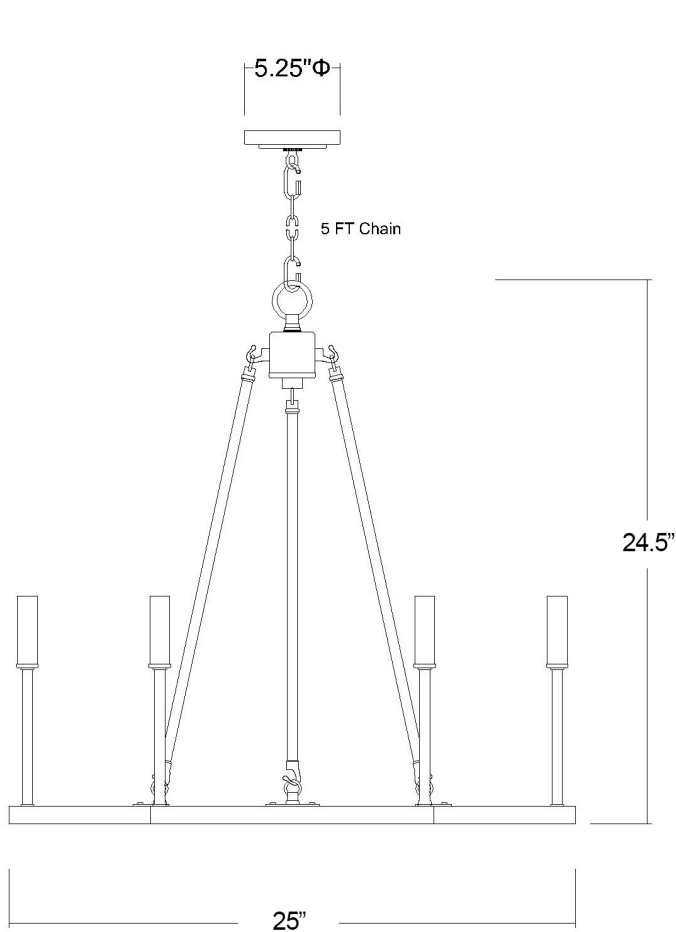

IN11395WG REAGAN 6-LIGHT CHANDELIER

Description:	Regan 6-light chandelier
Finish:	Washed gold
Dimensions:	25" D x 24-1/2" H
Bulbs:	6-60w candelabra, 120V
Installed Weight:	7.7 lbs.
Certification:	Dry location / c UL

Material:	Iron
Shades:	NA
Glass:	NA
Canopy Dimensions:	5-1/4" dia.
Chain/Wire:	5' chain, 12' wire
Additional Finishes:	NA