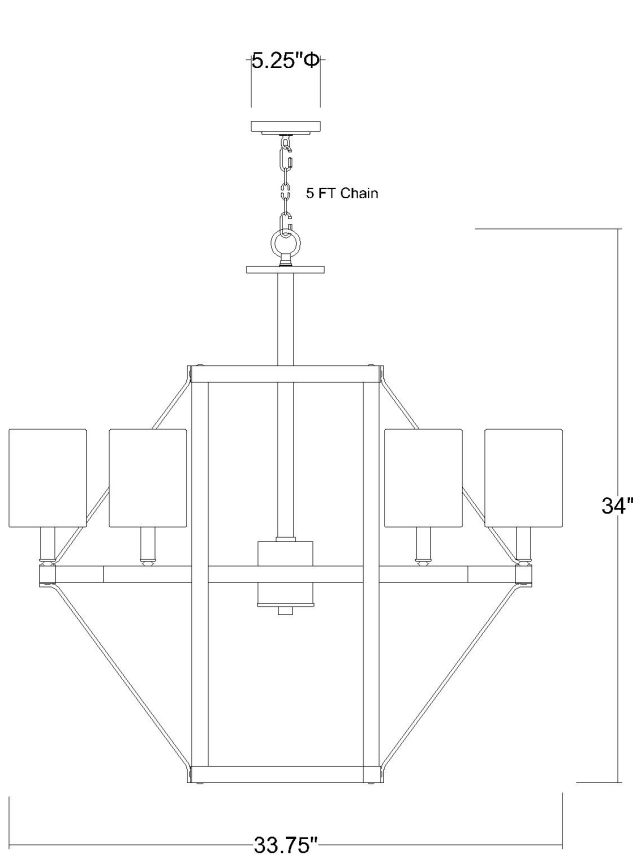

# IN11396WG KENZIE 8-LIGHT CHANDELIER

<b>Description:</b>	Kenzie 8-light chandelier
<b>Finish:</b>	Washed gold
<b>Dimensions:</b>	33-3/4" D x 34" H
<b>Bulbs:</b>	8-60w candelabra, 120V
<b>Installed Weight:</b>	17.5 lbs.
<b>Certification:</b>	Dry location / c UL

<b>Material:</b>	Steel and fabric
<b>Shades:</b>	White fabric
<b>Glass:</b>	NA
<b>Canopy Dimensions:</b>	5-1/4" dia.
<b>Chain/Wire:</b>	5' chain, 12' wire
<b>Additional Finishes:</b>	NA