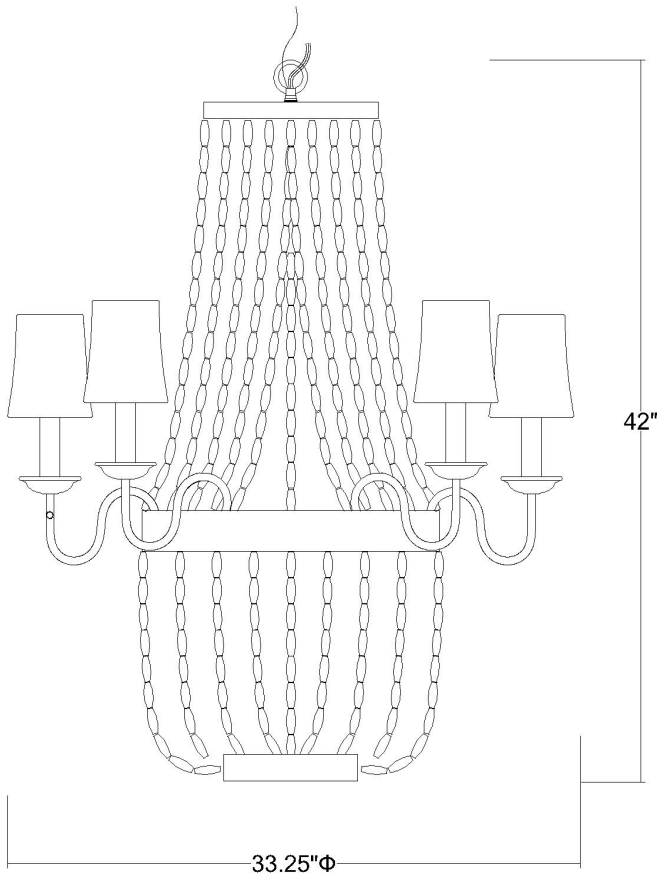

IN11405AGL ANASTASIA 6-LIGHT CHANDELIER

Description:	Anastasia 6-light chandelier
Finish:	Antique gold leaf
Dimensions:	33-1/4" D x 42" H
Bulbs:	6-60w candelabra, 120V
Installed Weight:	24 lbs.
Certification:	Dry location / c UL

Material:	Steel, wood, fabric
Shades:	Gold fabric
Glass:	NA
Canopy Dimensions:	5-1/4" dia.
Chain/Wire:	5' chain, 12' wire
Additional Finishes:	NA