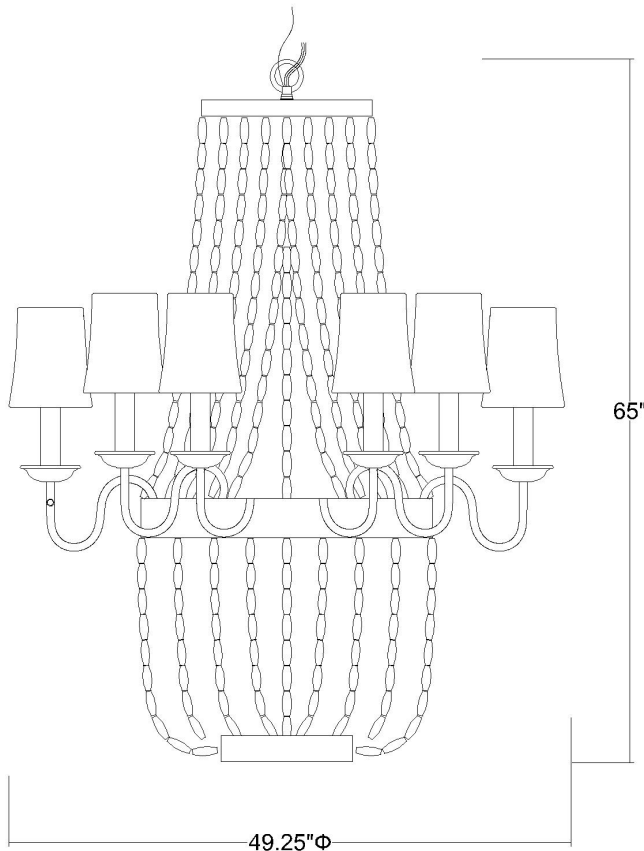

IN11406AGL ANASTASIA 12-LIGHT CHANDELIER

Description:	Anastasia 12-light chandelier
Finish:	Antique gold leaf
Dimensions:	49-1/4" D x 65" H
Bulbs:	12-60w candelabra, 120V
Installed Weight:	55 lbs.
Certification:	Dry location / c UL

Material:	Steel, wood, fabric
Shades:	Gold fabric
Glass:	NA
Canopy Dimensions:	8" dia.
Chain/Wire:	5' chain, 12' wire
Additional Finishes:	NA