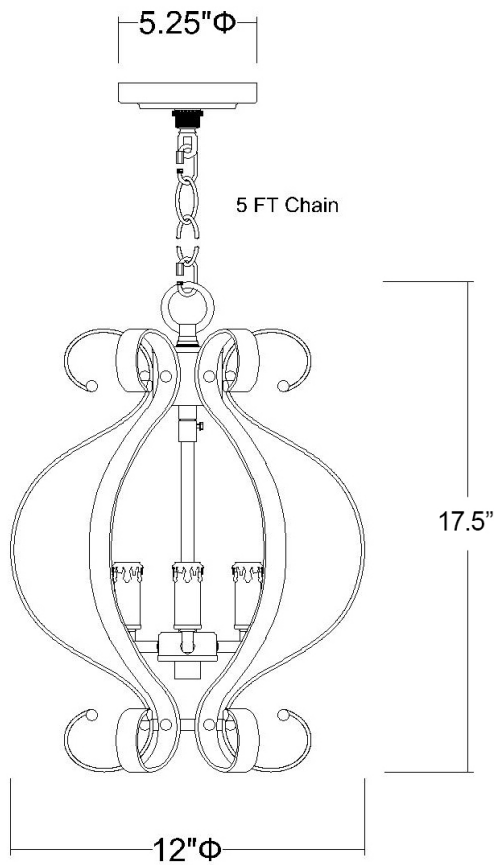

IN11411R LYDIA 3-LIGHT CHANDELIER

Description:	Lydia 3-light chandelier
Finish:	Russet
Dimensions:	12" D x 17-1/2" H
Bulbs:	3-60w candelabra, 120V
Installed Weight:	8.25 lbs.
Certification:	Dry location / c UL

Material:	Iron
Shades:	NA
Glass:	NA
Canopy Dimensions:	5-1/4" dia.
Chain/Wire:	5' chain, 12' wire
Additional Finishes:	NA