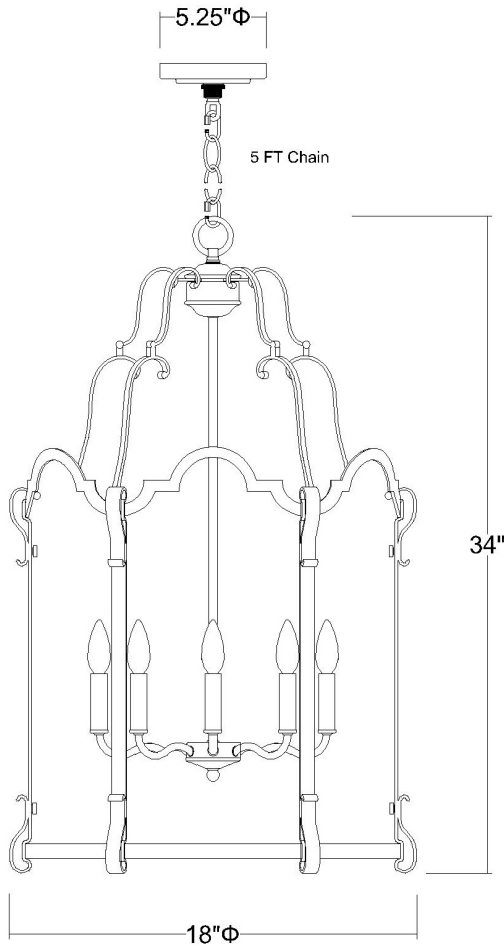

IN11421AG

ELIZABETH 5-LIGHT CHANDELIER

Description:	Elizabeth 5-light chandelier
Finish:	Antique gold
Dimensions:	18" D x 34" H
Bulbs:	5-60w candelabra, 120V
Installed Weight:	31.85 lbs.
Certification:	Dry location / c UL

Material:	Steel and glass
Shade:	Glass
Glass:	Curved clear
Canopy Dimensions:	5-1/4" dia.
Chain/Wire:	5' chain, 12' wire
Additional Finishes:	NA