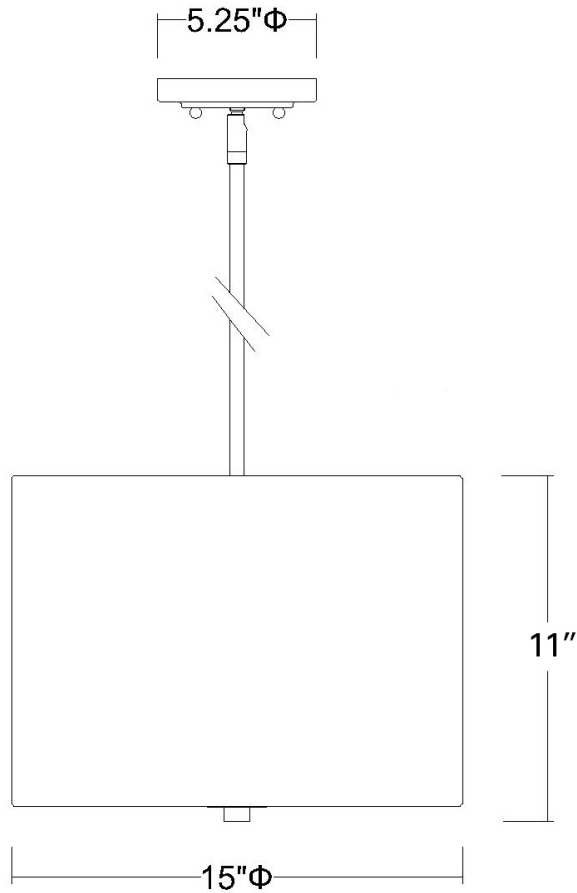

# IN21142WG DARIA 3-LIGHT PENDANT

<b>Description:</b>	Daria 3-light pendant
<b>Finish:</b>	Washed gold
<b>Dimensions:</b>	15" D x 11" H
<b>Bulbs:</b>	3-60w candelabra, 120V
<b>Installed Weight:</b>	4 lbs.
<b>Certification:</b>	Dry location / c UL

<b>Material:</b>	Iron and fabric
<b>Shade:</b>	White hardback fabric
<b>Glass:</b>	NA
<b>Canopy Dimensions:</b>	5-1/4" dia.
<b>Stems:</b>	12' wire, 45" stems (3-12", 1-6", 1-3")
<b>Additional Finishes:</b>	NA