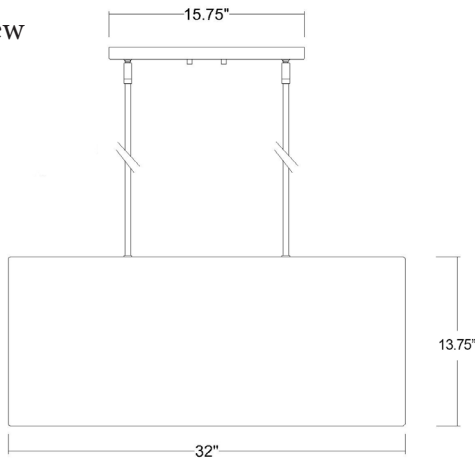

IN21143WG

DARIA 6-LIGHT PENDANT

Front View

Side View

Description:	Daria 6-light pendant
Finish:	Washed gold
Dimensions:	32" L x 15" W x 13-3/4" H
Bulbs:	6-60w candelabra, 120V
Installed Weight:	9.5 lbs.
Certification:	Dry location / c UL

Material:	Iron and fabric
Shade:	White hardback fabric
Glass:	NA
Canopy Dimensions:	15-3/4" x 5-1/2"
Stems:	12' wire, 90" stems (6-12", 2-6", 2-3")
Additional Finishes:	NA