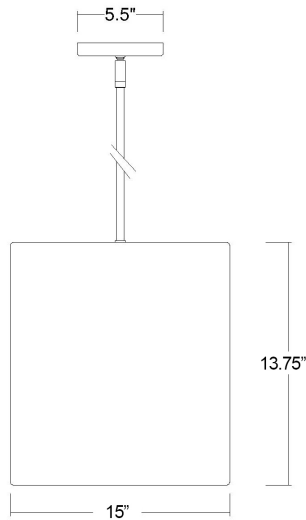

IN21143WG

DARIA 6-LIGHT PENDANT

Front View

Side View

Description:	Daria 6-light pendant
Finish:	Washed gold
Dimensions:	32" L x 15" W x 13-3/4" H
Bulbs:	6-60w candelabra, 120V
Installed Weight:	9.5 lbs.
Certification:	Dry location / c UL

Material:	Iron and fabric
Shade:	White hardback fabric
Glass:	NA
Canopy Dimensions:	15-3/4" x 5-1/2"
Stems:	12' wire, 90" stems (6-12", 2-6", 2-3")
Additional Finishes:	NA