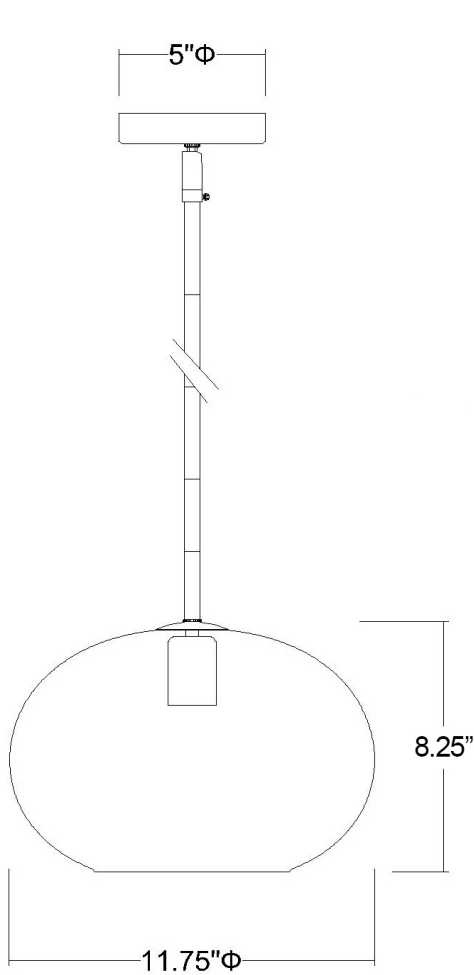

IN21194PN

BRIELLE 1-LIGHT PENDANT

Description:	Brielle 1-light pendant
Finish:	Polished nickel
Dimensions:	11-3/4" D x 8-1/4" H
Bulbs:	1-60w medium, 120V
Installed Weight:	6.25 lbs.
Certification:	Dry location / c UL

Material:	Steel and glass
Shade:	Glass
Glass:	Crackle glass
Canopy Dimensions:	5" dia.
Stems:	12' wire, 45" stems (3-12", 1-6", 1-3")
Additional Finishes:	NA