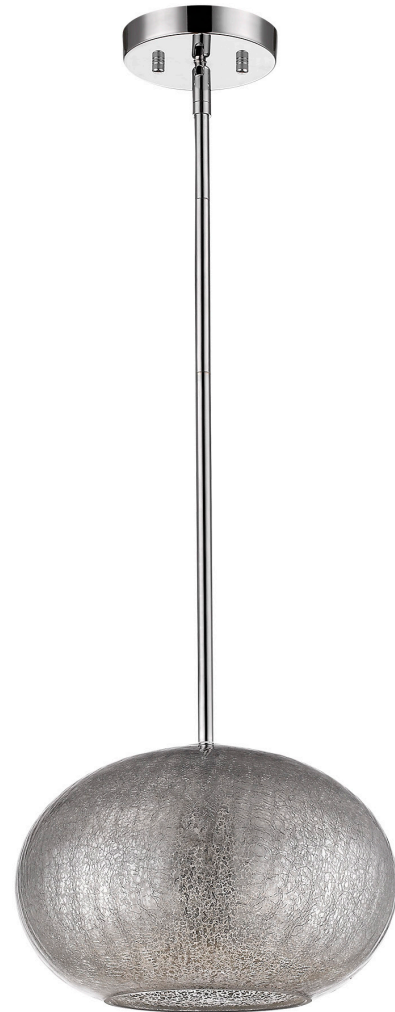

IN21194PN

BRIELLE 1-LIGHT PENDANT

Description:	Brielle 1-light pendant
Finish:	Polished nickel
Dimensions:	11-3/4" D x 8-1/4" H
Bulbs:	1-60w medium, 120V
Installed Weight:	6.25 lbs.
Certification:	Dry location / c UL

Material:	Steel and glass
Shade:	Glass
Glass:	Crackle glass
Canopy Dimensions:	5" dia.
Stems:	12' wire, 45" stems (3-12", 1-6", 1-3")
Additional Finishes:	NA