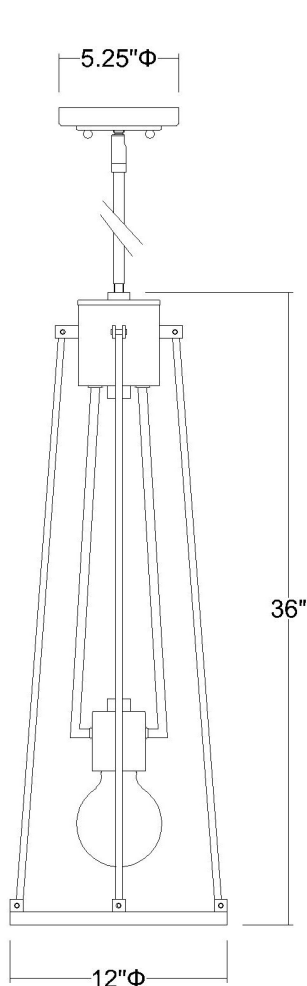

IN21205ORB JADE 1-LIGHT PENDANT

Description:	Jade 1-light pendant	Material:	Iron
Finish:	Oil rubbed bronze	Shades:	NA
Dimensions:	12" D x 36" H	Glass:	NA
Bulbs:	1-100w medium, 120V	Canopy Dimensions:	5-1/4" dia.
Installed Weight:	6.15 lbs.	Stems:	12' wire, 45" stems (3-12", 1-6", 1-3")
Certification:	Dry location / c UL	Additional Finishes:	Polished nickel