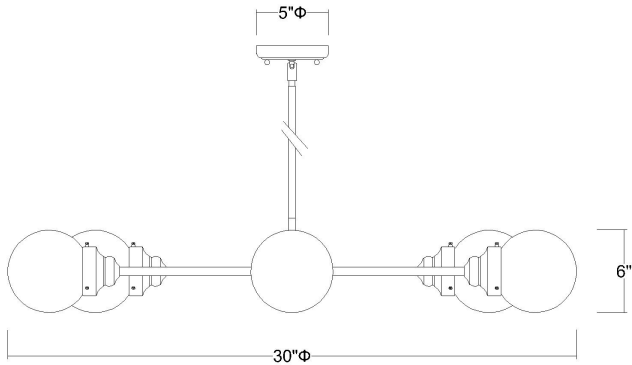

IN21223RB

PORTSMITH 5-LIGHT CHANDELIER

Side View

Bottom View

Description:	Portsmith 5-light chandelier
Finish:	Raw brass
Dimensions:	30" D x 6" H
Bulbs:	5-60w medium, 120V
Installed Weight:	6 lbs.
Certification:	Dry location / ETL

Material:	Iron and glass
Shade:	Glass
Glass:	Opal glass globes
Canopy Dimensions:	5" dia.
Stems:	12' wire, 45" stems (3-12", 1-6", 1-3")
Additional Finishes:	NA