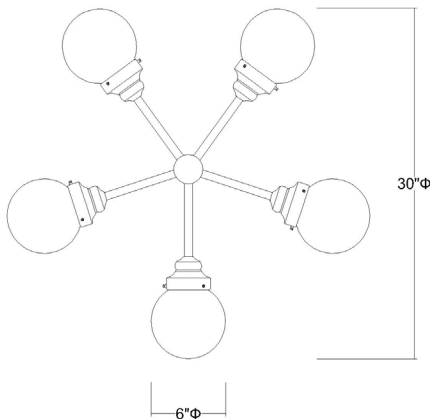

IN21223RB

PORTSMITH 5-LIGHT CHANDELIER

Side View

Bottom View

Description:	Portsmith 5-light chandelier
Finish:	Raw brass
Dimensions:	30" D x 6" H
Bulbs:	5-60w medium, 120V
Installed Weight:	6 lbs.
Certification:	Dry location / ETL

Material:	Iron and glass
Shade:	Glass
Glass:	Opal glass globes
Canopy Dimensions:	5" dia.
Stems:	12' wire, 45" stems (3-12", 1-6", 1-3")
Additional Finishes:	NA