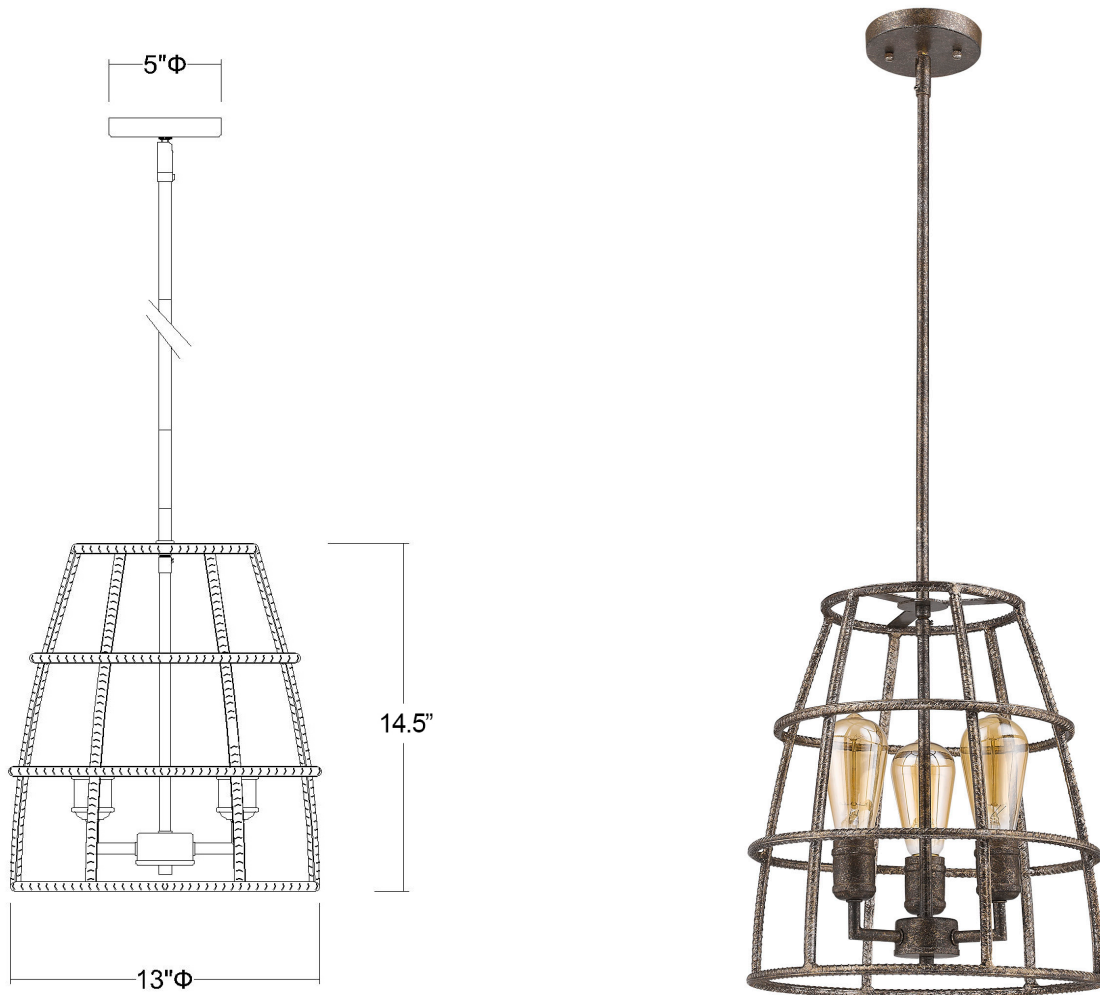

# IN21345AS REBARRE 3-LIGHT PENDANT

<b>Description:</b>	Rebarre 3-light pendant	<b>Material:</b>	Steel
<b>Finish:</b>	Antique silver	<b>Shades:</b>	Steel cage
<b>Dimensions:</b>	13" D x 14-1/2" H	<b>Glass:</b>	NA
<b>Bulbs:</b>	3-60w medium, 120V	<b>Canopy Dimensions:</b>	5" dia.
<b>Installed Weight:</b>	13.2 lbs.	<b>Stems:</b>	12' wire, 45" stems (3-12", 1-6", 1-3")
<b>Certification:</b>	Dry location / c UL	<b>Additional Finishes:</b>	NA