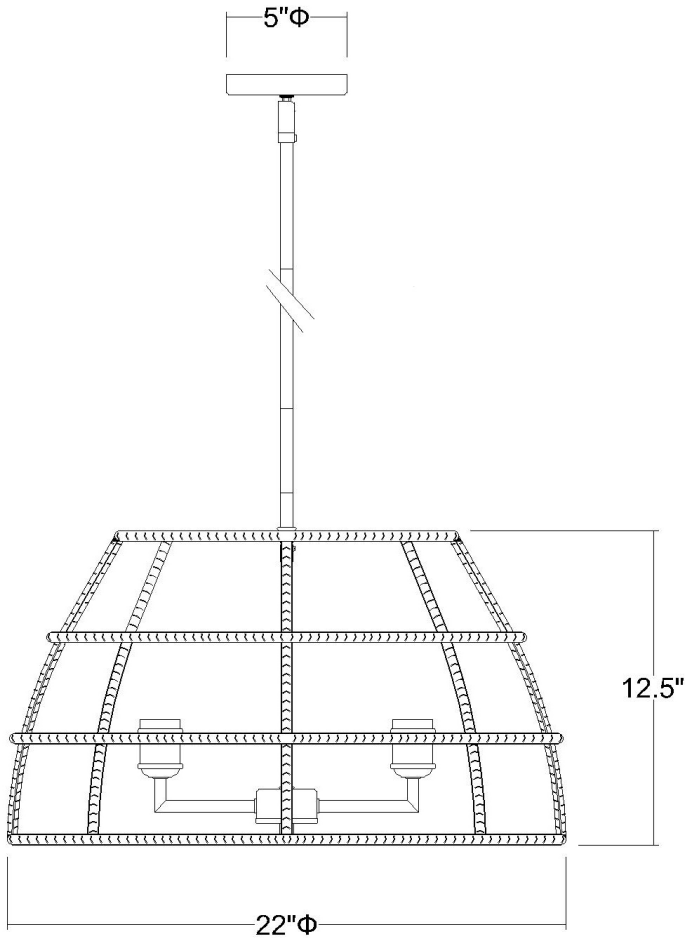

IN21346AS

REBARRE 4-LIGHT PENDANT

Description:	Rebarre 4-light pendant
Finish:	Antique silver
Dimensions:	22" D x 12-1/2" H
Bulbs:	4-60w medium, 120V
Installed Weight:	14.3 lbs.
Certification:	Dry location / c UL

Material:	Steel
Shade:	Steel cage
Glass:	NA
Canopy Dimensions:	5" dia.
Stems:	12' wire, 45" stems (3-12", 1-6", 1-3")
Additional Finishes:	NA