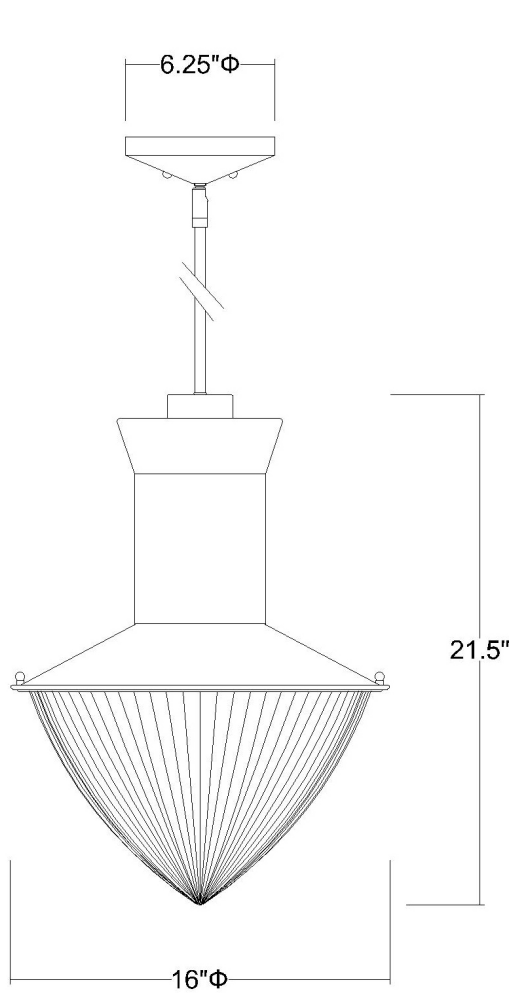

IN21375ASH

SKYLAR 1-LIGHT PENDANT

Description:	Skylar 1-light pendant
Finish:	Ash
Dimensions:	16" D x 21-1/2" H
Bulbs:	1-100w medium, 120V
Installed Weight:	10 lbs.
Certification:	Dry location / c UL

Material:	Iron and halophane glass
Shade:	Clear halophane
Glass:	Halophane glass
Canopy Dimensions:	6-1/4" dia.
Stems:	12' wire, 45" stems (3-12", 1-6", 1-3")
Additional Finishes:	White