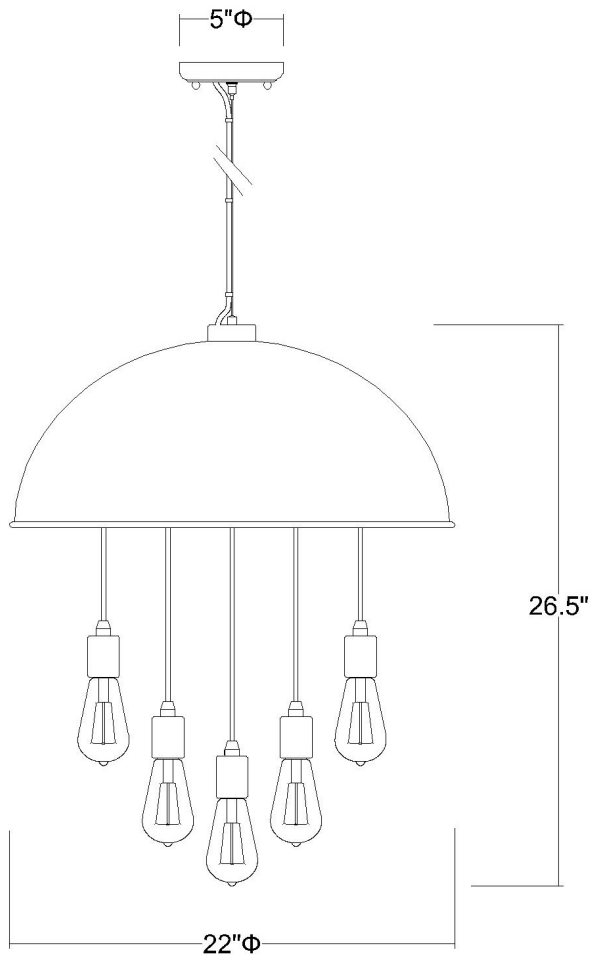

IN31215ORB

KEOUGH 10-LIGHT PENDANT

Description:	Keough 10-light pendant
Finish:	Oil rubbed bronze exterior with raw brass interior
Dimensions:	22" D x 26-1/2" H
Bulbs:	10-60w medium, 120V
Installed Weight:	11.75 lbs.
Certification:	Dry location / ETL

Material:	Iron
Shade:	Steel
Glass:	NA
Canopy Dimensions:	5" dia.
Chain/Wire:	12' wire
Additional Finishes:	NA