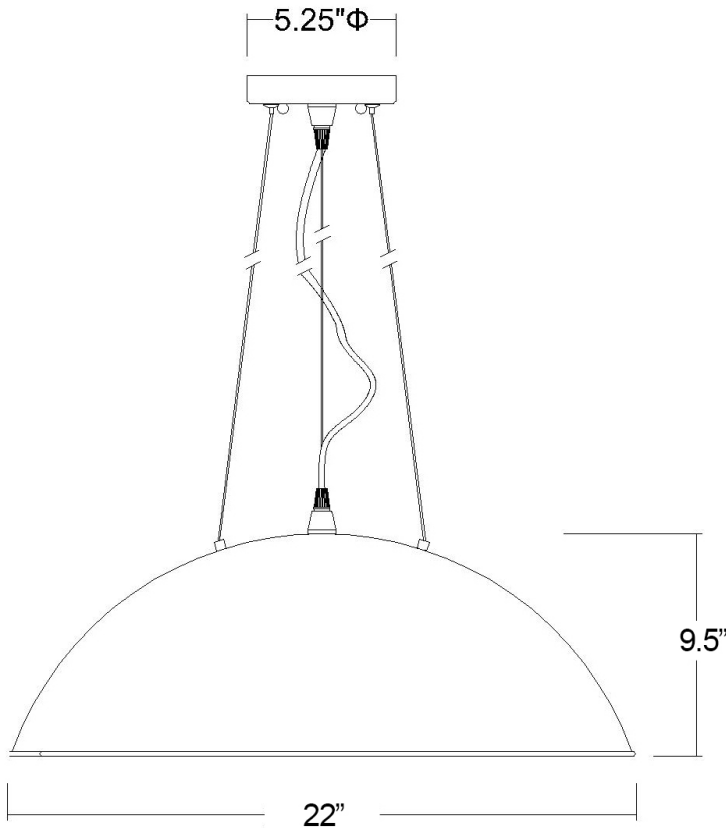

IN31450WH LAYLA 1-LIGHT PENDANT

Description:	Layla 1-light pendant
Finish:	White
Dimensions:	22" D x 9-1/2" H
Bulbs:	1-100w medium, 120V
Installed Weight:	6.6 lbs.
Certification:	Dry location / c UL

Material:	Steel
Shade:	Steel
Glass:	NA
Canopy Dimensions:	5-1/4" dia.
Chain/Wire:	12' wire
Additional Finishes:	Washed gold