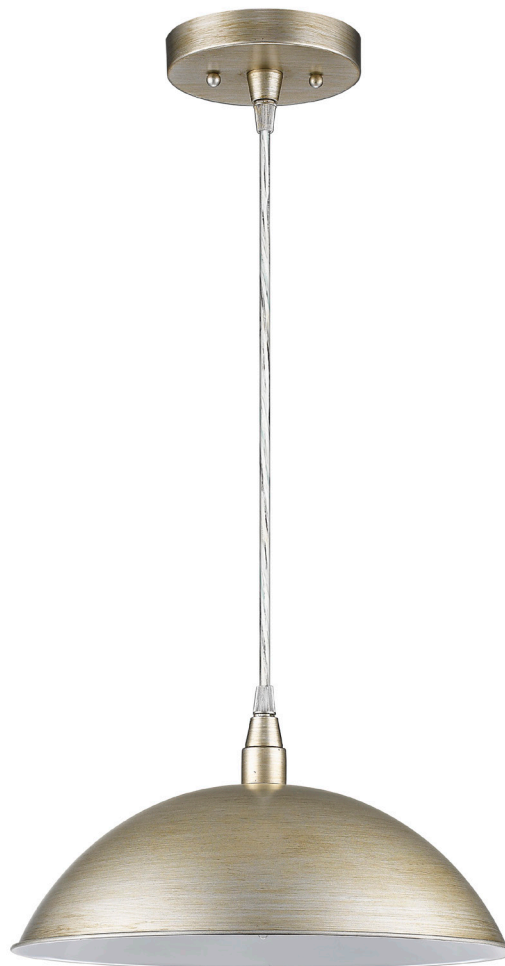

IN31451WG LAYLA 1-LIGHT PENDANT

Description:	Layla 1-light pendant
Finish:	Washed gold
Dimensions:	12" D x 5-1/2" H
Bulbs:	1-60w candelabra, 120V
Installed Weight:	2.3 lbs.
Certification:	Dry location / c UL

Material:	Steel
Shade:	Steel
Glass:	NA
Canopy Dimensions:	5-1/4" dia.
Chain/Wire:	12' wire
Additional Finishes:	White