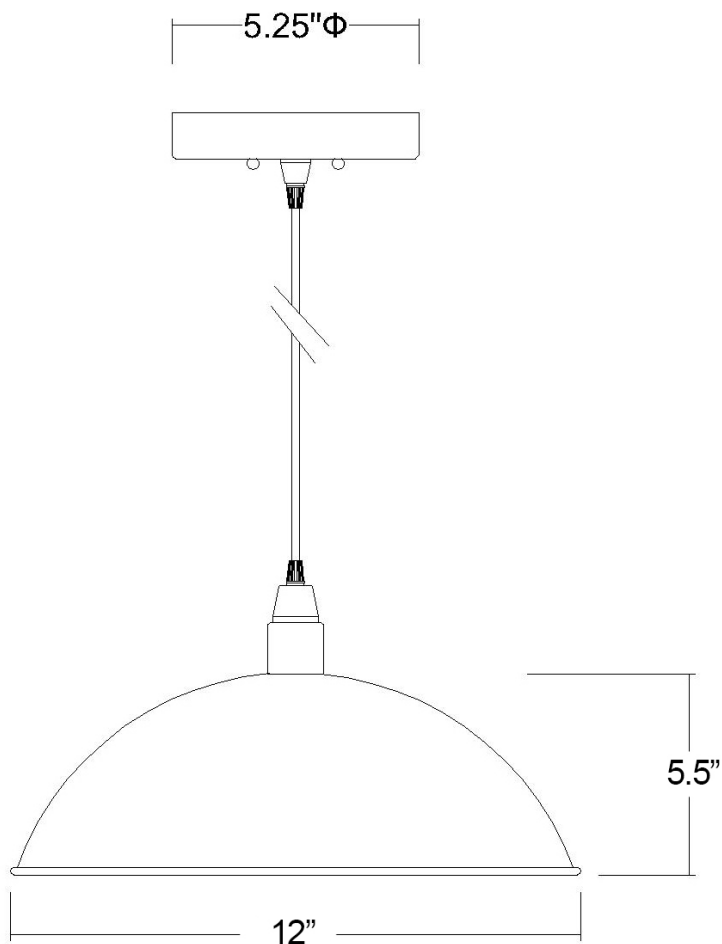

IN31451WG LAYLA 1-LIGHT PENDANT

Description:	Layla 1-light pendant
Finish:	Washed gold
Dimensions:	12" D x 5-1/2" H
Bulbs:	1-60w candelabra, 120V
Installed Weight:	2.3 lbs.
Certification:	Dry location / c UL

Material:	Steel
Shade:	Steel
Glass:	NA
Canopy Dimensions:	5-1/4" dia.
Chain/Wire:	12' wire
Additional Finishes:	White