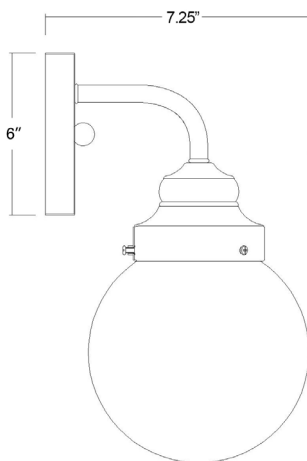

IN41224RB

PORTSMITH 1-LIGHT WALL SCONCE

Front View

Side View

Description:	Portsmouth 1-light wall sconce
Finish:	Raw brass
Dimensions:	6" W x 11" H x 7-1/4" ext. Height on center: 2-1/4"
Bulbs:	1-60w medium, 120V
Installed Weight:	1.1 lbs.
Certification:	Damp location / ETL

Material:	Iron and glass
Shade:	Glass
Glass:	Opal glass globe
Back Plate Dimensions:	4-1/2" dia.
Chain/Wire:	NA
Additional Finishes:	NA