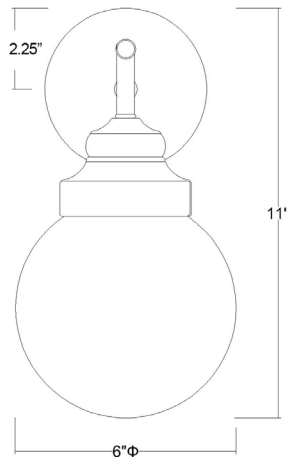

IN41224RB

PORTSMITH 1-LIGHT WALL SCONCE

Front View

Side View

Description:	Portsmouth 1-light wall sconce
Finish:	Raw brass
Dimensions:	6" W x 11" H x 7-1/4" ext. Height on center: 2-1/4"
Bulbs:	1-60w medium, 120V
Installed Weight:	1.1 lbs.
Certification:	Damp location / ETL

Material:	Iron and glass
Shade:	Glass
Glass:	Opal glass globe
Back Plate Dimensions:	4-1/2" dia.
Chain/Wire:	NA
Additional Finishes:	NA