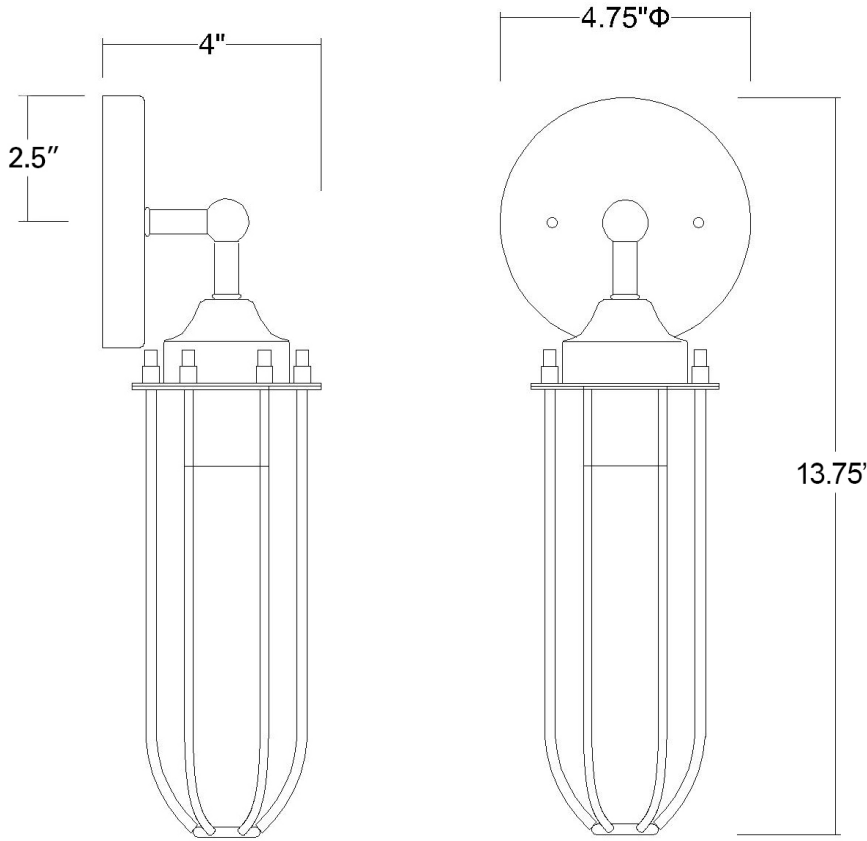

# IN41366ORB

## GARRET 1-LIGHT WALL SCONCE

Side View

Front View

<b>Description:</b>	Garret 1-light wall sconce
<b>Finish:</b>	Oil rubbed bronze
<b>Dimensions:</b>	4-3/4" D x 13-3/4" H x 4" ext. Height on center: 2-1/2"
<b>Bulbs:</b>	1-60w medium T30, 120V
<b>Installed Weight:</b>	1.6 lbs.
<b>Certification:</b>	Dry location / c UL

<b>Material:</b>	Steel
<b>Shade:</b>	Steel cage
<b>Glass:</b>	NA
<b>Back Plate Dimensions:</b>	4-3/4" dia.
<b>Chain/Wire:</b>	NA
<b>Additional Finishes:</b>	NA