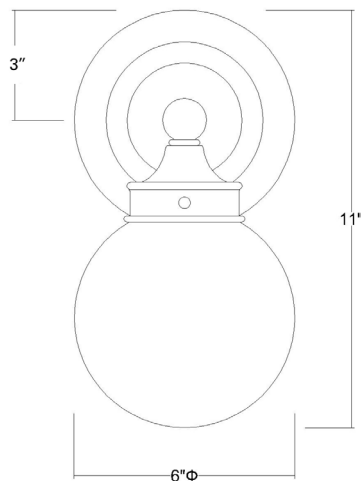

# IN41410SN

## FAIRFAX 1-LIGHT BATH SCONCE

Side View

Front View

<b>Description:</b>	Fairfax 1-light bath sconce	<b>Material:</b>	Steel and glass
<b>Finish:</b>	Satin nickel	<b>Shade:</b>	Glass globe
<b>Dimensions:</b>	6" W x 11" H x 7" ext. Height on center: 3"	<b>Glass:</b>	Shiny opal glass
<b>Bulbs:</b>	1-60w medium, 120V	<b>Back Plate Dimensions:</b>	6" dia.
<b>Installed Weight:</b>	2.2 lbs.	<b>Chain/Wire:</b>	NA
<b>Certification:</b>	Dry location / c UL	<b>Additional Finishes:</b>	NA