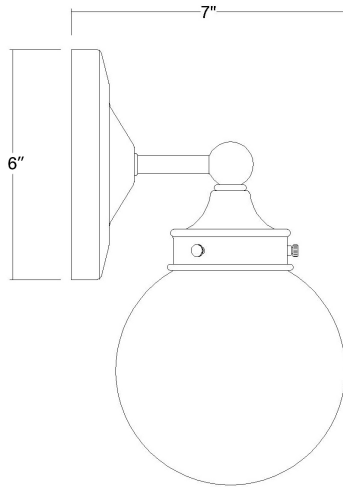

# IN41410SN

## FAIRFAX 1-LIGHT BATH SCONCE

Side View

Front View

<b>Description:</b>	Fairfax 1-light bath sconce	<b>Material:</b>	Steel and glass
<b>Finish:</b>	Satin nickel	<b>Shade:</b>	Glass globe
<b>Dimensions:</b>	6" W x 11" H x 7" ext. Height on center: 3"	<b>Glass:</b>	Shiny opal glass
<b>Bulbs:</b>	1-60w medium, 120V	<b>Back Plate Dimensions:</b>	6" dia.
<b>Installed Weight:</b>	2.2 lbs.	<b>Chain/Wire:</b>	NA
<b>Certification:</b>	Dry location / c UL	<b>Additional Finishes:</b>	NA