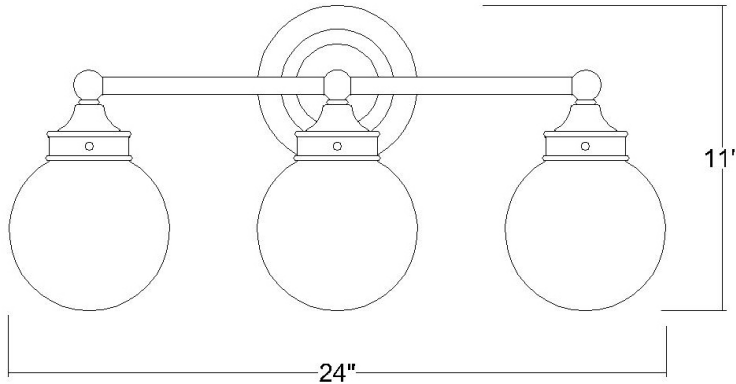

IN41412SN

FAIRFAX 3-LIGHT BATH SCONCE

Front View

Side View

Description:	Fairfax 3-light bath sconce	Material:	Steel and glass
Finish:	Satin nickel	Shade:	Glass globe
Dimensions:	24" W x 11" H x 7" ext. Height on center: 3"	Glass:	Shiny opal glass
Bulbs:	3-60w medium, 120V	Back Plate Dimensions:	6" dia.
Installed Weight:	6.15 lbs.	Chain/Wire:	NA
Certification:	Dry location / c UL	Additional Finishes:	NA