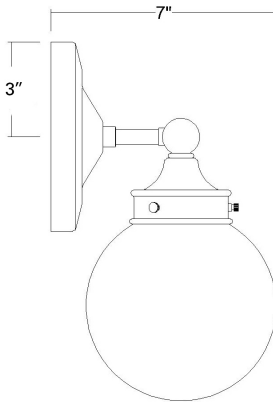

IN41412SN

FAIRFAX 3-LIGHT BATH SCONCE

Front View

Side View

Description:	Fairfax 3-light bath sconce	Material:	Steel and glass
Finish:	Satin nickel	Shade:	Glass globe
Dimensions:	24" W x 11" H x 7" ext. Height on center: 3"	Glass:	Shiny opal glass
Bulbs:	3-60w medium, 120V	Back Plate Dimensions:	6" dia.
Installed Weight:	6.15 lbs.	Chain/Wire:	NA
Certification:	Dry location / c UL	Additional Finishes:	NA