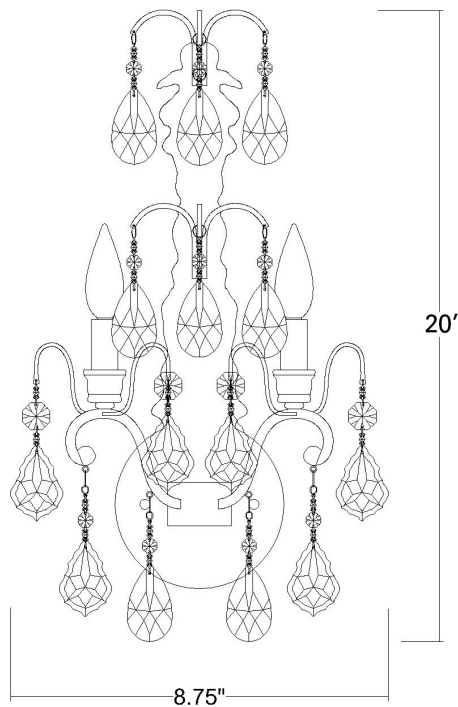

IN41420AG

CLAIRE 2-LIGHT WALL SCONCE

Side View

Front View

Description:	Claire 2-light wall sconce
Finish:	Antique gold
Dimensions:	8-3/4" W x 20" H x 4-3/4" ext. Height on Center: 16-1/4"
Bulbs:	2-60w candelabra, 120V
Installed Weight:	3.25 lbs.
Certification:	Dry location / c UL

Material:	Steel and K9 crystal
Shade:	NA
Glass:	NA
Back Plate Dimensions:	5-1/2" dia.
Chain/Wire:	NA
Additional Finishes:	NA