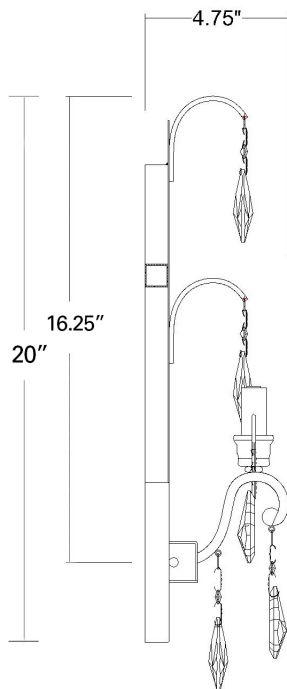

IN41420AG

CLAIRE 2-LIGHT WALL SCONCE

Side View

Front View

Description:	Claire 2-light wall sconce
Finish:	Antique gold
Dimensions:	8-3/4" W x 20" H x 4-3/4" ext. Height on Center: 16-1/4"
Bulbs:	2-60w candelabra, 120V
Installed Weight:	3.25 lbs.
Certification:	Dry location / c UL

Material:	Steel and K9 crystal
Shade:	NA
Glass:	NA
Back Plate Dimensions:	5-1/2" dia.
Chain/Wire:	NA
Additional Finishes:	NA