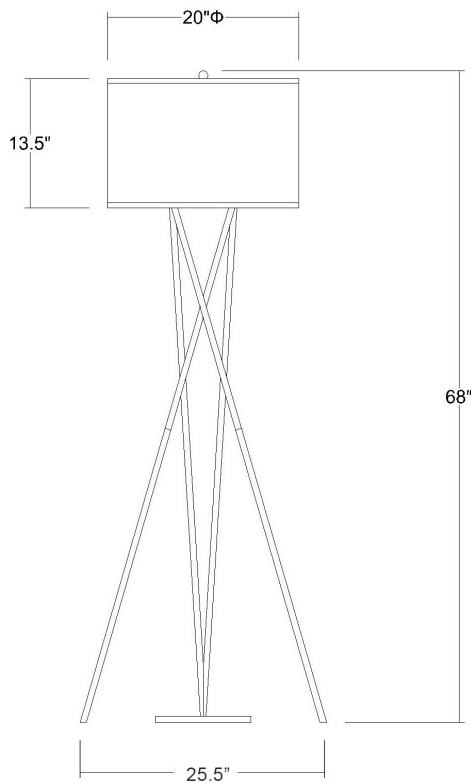

TF5685-07 TRITON FLOOR LAMP

Front view

Side view

Description:	Triton floor lamp
Finish:	Matte black
Dimensions:	68" H x 25.5" W x 22" D
Bulbs:	1 x 150W
Sockets:	120V E26 base
Shade:	Smoke gray/shantung double
Installed Weight:	9.25 lbs.
Certification:	c UL

Material:	Steel and fabric
Glass:	NA
Back Plate Dimensions:	NA
Mounting Holes:	NA
Switch:	3-way metal switch
Cord:	Black, 8' plug-in
Dimmable:	Yes