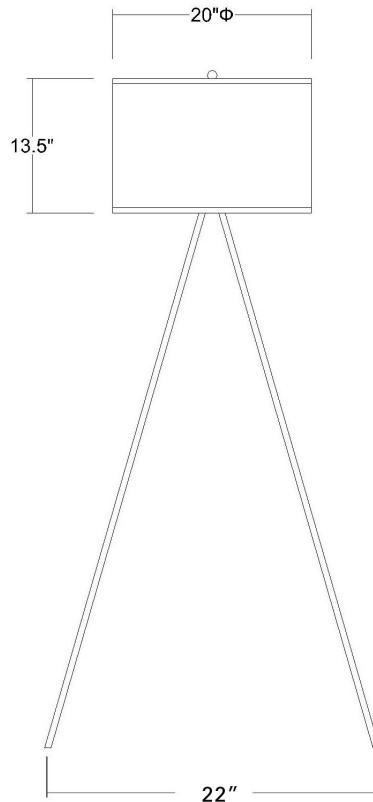

TF5685-07 TRITON FLOOR LAMP

Front view

Side view

Description:	Triton floor lamp
Finish:	Matte black
Dimensions:	68" H x 25.5" W x 22" D
Bulbs:	1 x 150W
Sockets:	120V E26 base
Shade:	Smoke gray/shantung double
Installed Weight:	9.25 lbs.
Certification:	c UL

Material:	Steel and fabric
Glass:	NA
Back Plate Dimensions:	NA
Mounting Holes:	NA
Switch:	3-way metal switch
Cord:	Black, 8' plug-in
Dimmable:	Yes