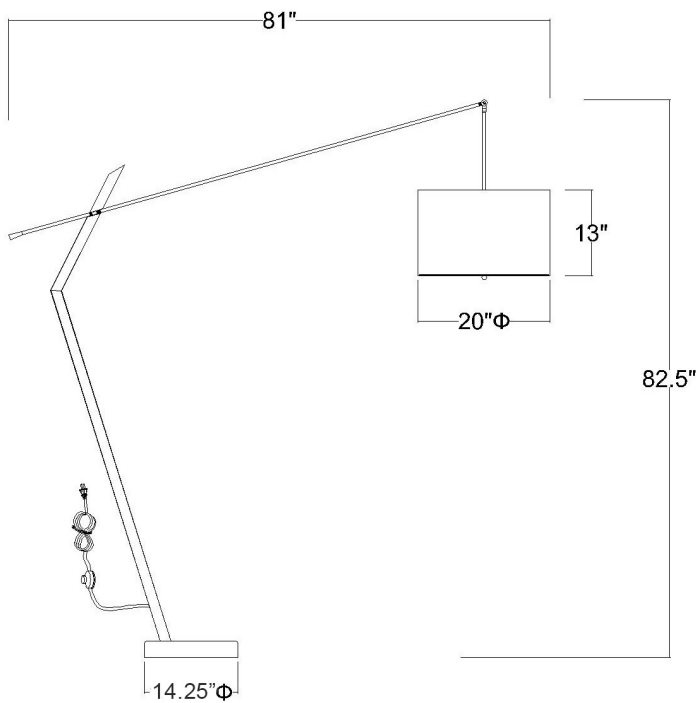

TFA9900 CHELSEA ARC FLOOR LAMP

Description:	Chelsea arc floor lamp
Finish:	Polished chrome with white marble base
Dimensions:	82.5" H x 81" ext.
Bulbs:	2 x 100W
Sockets:	120V E26 base
Shade:	Latte linen
Installed Weight:	55.5 lbs.
Certification:	c UL

Material:	Marble, steel, fabric
Glass:	NA
Back Plate Dimensions:	NA
Mounting Holes:	NA
Switch:	In-line foot switch
Cord:	Silver, 8' plug-in
Dimmable:	Yes