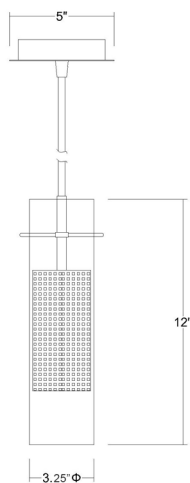

TP4389 SCOPE 4-LIGHT PENDANT

Front view

Side view

Description:	Scope 4-light pendant
Finish:	Brushed nickel
Dimensions:	12" H x 3.25" dia.
Bulbs:	4 x 60W
Sockets:	120V E26 base
Shade:	Clear glass with mesh
Installed Weight:	10.35 lbs.
Certification:	c UL

Material:	Glass and steel
Glass:	Clear
Canopy Dimensions:	27.5" x 5"
Mounting Holes:	11.5" apart
Switch:	NA
Cord:	Silver, 12'
Dimmable:	Yes