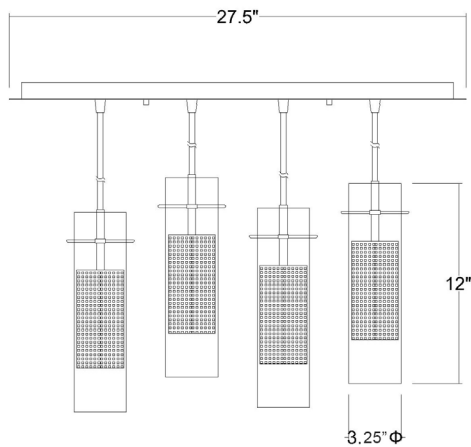

TP4389 SCOPE 4-LIGHT PENDANT

Front view

Side view

Description:	Scope 4-light pendant
Finish:	Brushed nickel
Dimensions:	12" H x 3.25" dia.
Bulbs:	4 x 60W
Sockets:	120V E26 base
Shade:	Clear glass with mesh
Installed Weight:	10.35 lbs.
Certification:	c UL

Material:	Glass and steel
Glass:	Clear
Canopy Dimensions:	27.5" x 5"
Mounting Holes:	11.5" apart
Switch:	NA
Cord:	Silver, 12'
Dimmable:	Yes