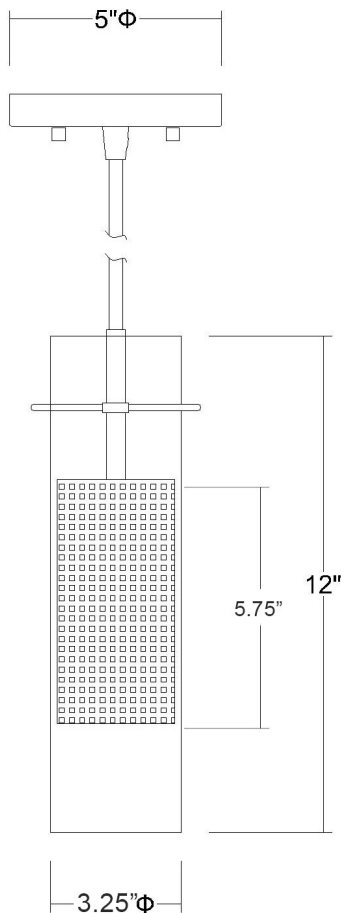

# TP4396

## SCOPE 1-LIGHT PENDANT

<b>Description:</b>	Scope 1-light pendant
<b>Finish:</b>	Antique bronze
<b>Dimensions:</b>	12" H x 3.25" dia.
<b>Bulbs:</b>	1 x 60W
<b>Sockets:</b>	120V E26 base
<b>Shade:</b>	Clear glass with mesh
<b>Installed Weight:</b>	1.75 lbs.
<b>Certification:</b>	c UL

<b>Material:</b>	Glass and steel
<b>Glass:</b>	Clear
<b>Canopy Dimensions:</b>	5" dia.
<b>Mounting Holes:</b>	2.75" apart
<b>Switch:</b>	NA
<b>Cord:</b>	Brown, 12'
<b>Dimmable:</b>	Yes