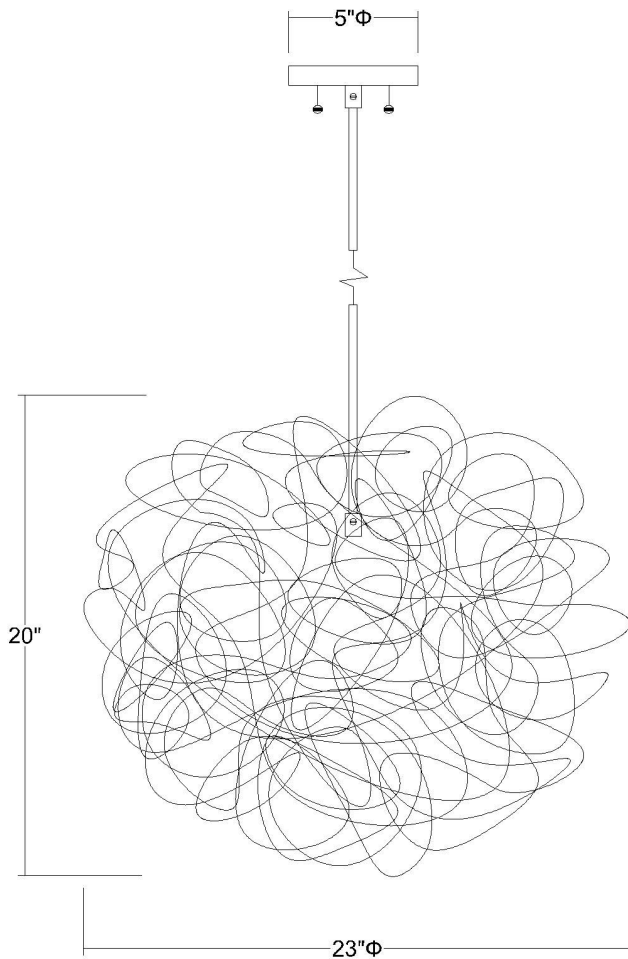

TP6827 MINGLE PENDANT

Description:	Mingle pendant
Finish:	Polished chrome
Dimensions:	23" dia. x 20" H
Bulbs:	4 x 40W
Sockets:	120V E12 base
Shade:	Faceted chrome aluminum
Installed Weight:	5.75 lbs.
Certification:	c UL

Material:	Steel and aluminum
Glass:	NA
Canopy Dimensions:	5" dia.
Mounting Holes:	2.75" apart
Switch:	NA
Cord:	Silver, 12'
Dimmable:	Yes