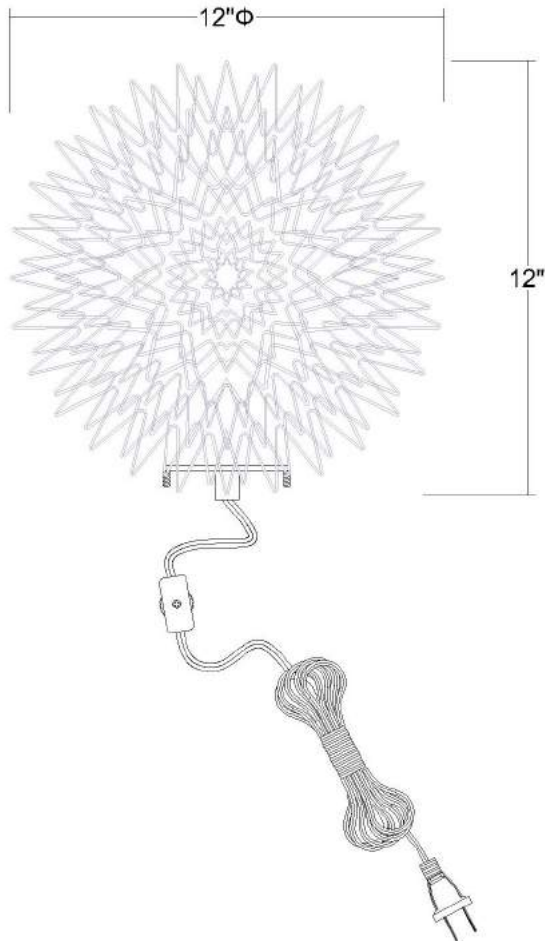

BA6002 LUMINARY ACCENT LAMP

Description:	Luminary accent lamp
Finish:	Metallic silver
Dimensions:	12" dia.
Bulbs:	1 x 60W
Sockets:	120V E26 base
Shade:	Hand woven aluminum wire
Installed Weight:	3 lbs.
Certification:	c UL

Material:	Steel and aluminum
Glass:	NA
Back Plate Dimensions:	NA
Mounting Holes:	NA
Switch:	On/off line switch
Cord:	Silver, 6' plug-in
Dimmable:	Yes