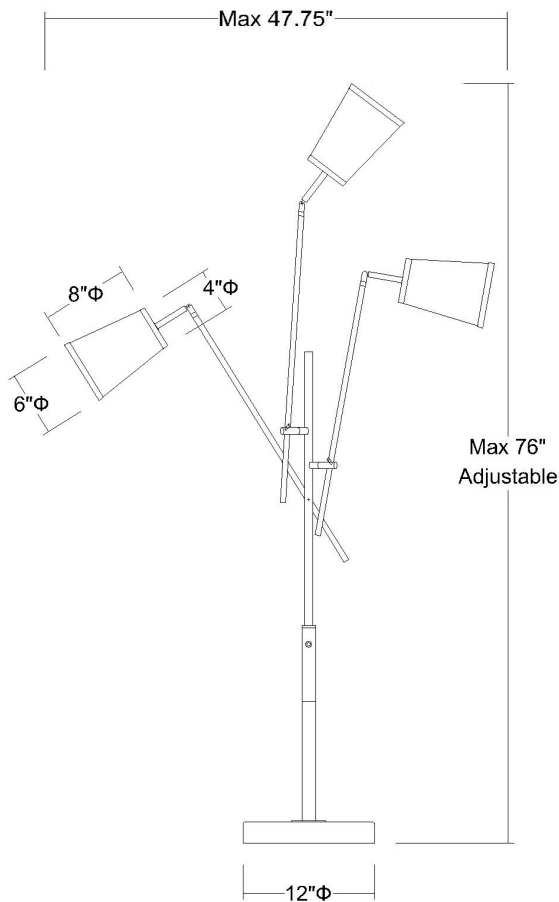

# TF2839 CERBERUS FLOOR LAMP

<b>Description:</b>	Cerberus floor lamp
<b>Finish:</b>	Polished chrome with black marble base
<b>Dimensions:</b>	76" H x 47.75" W
<b>Bulbs:</b>	3 x 60W
<b>Sockets:</b>	120V E26 base
<b>Shade:</b>	Coarse cream linen
<b>Installed Weight:</b>	26 lbs.
<b>Certification:</b>	c UL

<b>Material:</b>	Marble, fabric, steel
<b>Glass:</b>	NA
<b>Back Plate Dimensions:</b>	NA
<b>Mounting Holes:</b>	NA
<b>Switch:</b>	4-way metal switch
<b>Cord:</b>	Silver, 8' plug-in
<b>Dimmable:</b>	Yes