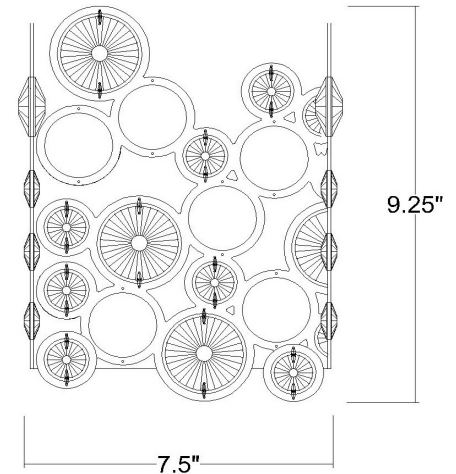

TW40004ASL

VITTOZZI 1-LIGHT WALL SCONCE

Description:	Vitozzi 1-Light Wall Sconce
Finish:	Antique Silver Leaf
Dimensions:	7-1/2" W x 9-1/4" H x 4" ext. Height on Center: 4-3/4"
Bulbs:	1-60W Cand.
Installed Weight:	2.4 lbs.
Certification:	cETL / damp location

Material:	Steel and crystal
Shades:	NA
Glass:	NA
Back Plate Dimensions:	7" x 6-3/4"
Chain/Wire:	NA
Additional Finishes:	NA