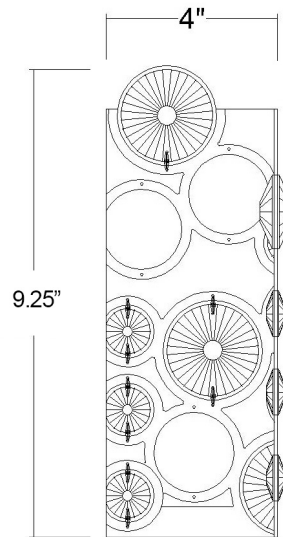

TW40004ASL

VITTOZZI 1-LIGHT WALL SCONCE

Description:	Vitozzi 1-Light Wall Sconce
Finish:	Antique Silver Leaf
Dimensions:	7-1/2" W x 9-1/4" H x 4" ext. Height on Center: 4-3/4"
Bulbs:	1-60W Cand.
Installed Weight:	2.4 lbs.
Certification:	cETL / damp location

Material:	Steel and crystal
Shades:	NA
Glass:	NA
Back Plate Dimensions:	7" x 6-3/4"
Chain/Wire:	NA
Additional Finishes:	NA