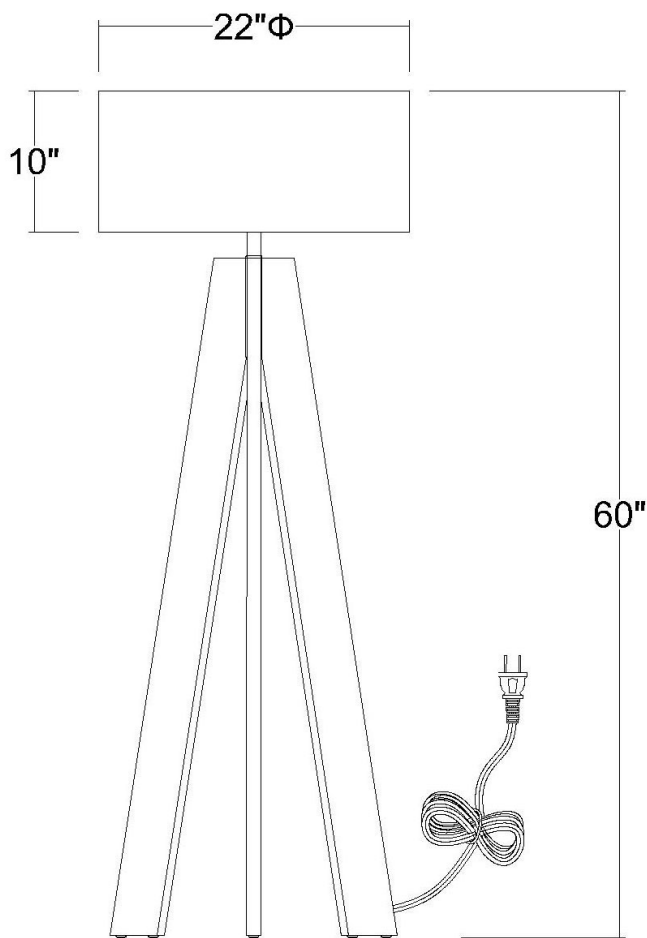

TF70010ORB SOCCLE 1-LIGHT FLOOR LAMP

Description: Soccle 1-Light Floor Lamp

Finish: Oil Rubbed Bronze

Dimensions: 22" Dia. x 60" H

Bulbs: 1-150W Med.

Installed Weight: 34.5 lbs.

Certification: cUL

Material: Metal and fabric

Shade: Fabric

Shade Dimensions: 22" Dia. x 10" H

Glass: NA

Cord: 8' black plug-in

Switch: 3-Way Rotary