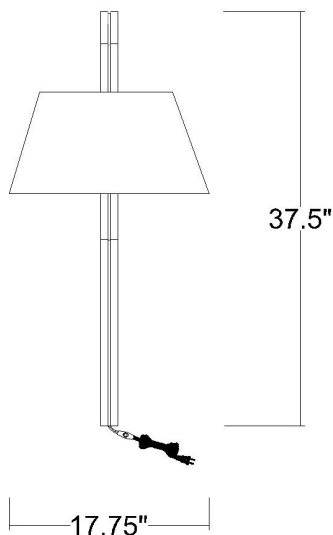

## DELLA 1-LIGHT WALL SCONCE

<b>Description:</b>	Della 1-Light Wall Sconce
<b>Finish:</b>	White
<b>Dimensions:</b>	17-3/4" Dia. x 37-1/2" H x 40" ext. Height on center: 26-1/2"
<b>Bulbs:</b>	1-100W Med.
<b>Installed Weight:</b>	17 lbs.
<b>Certification:</b>	ETL

<b>Material:</b>	Aluminum, steel and fabric
<b>Shades:</b>	Fabric
<b>Glass:</b>	NA
<b>Back Plate Dimensions:</b>	13-3/4" L x 1-1/2"
<b>Cord:</b>	8' white plug-in
<b>Switch:</b>	On/Off Line