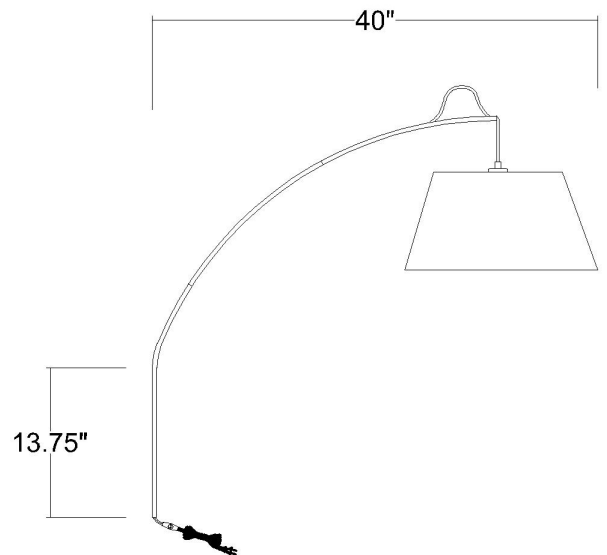

## DELLA 1-LIGHT WALL SCONCE

<b>Description:</b>	Della 1-Light Wall Sconce
<b>Finish:</b>	White
<b>Dimensions:</b>	17-3/4" Dia. x 37-1/2" H x 40" ext. Height on center: 26-1/2"
<b>Bulbs:</b>	1-100W Med.
<b>Installed Weight:</b>	17 lbs.
<b>Certification:</b>	ETL

<b>Material:</b>	Aluminum, steel and fabric
<b>Shades:</b>	Fabric
<b>Glass:</b>	NA
<b>Back Plate Dimensions:</b>	13-3/4" L x 1-1/2"
<b>Cord:</b>	8' white plug-in
<b>Switch:</b>	On/Off Line