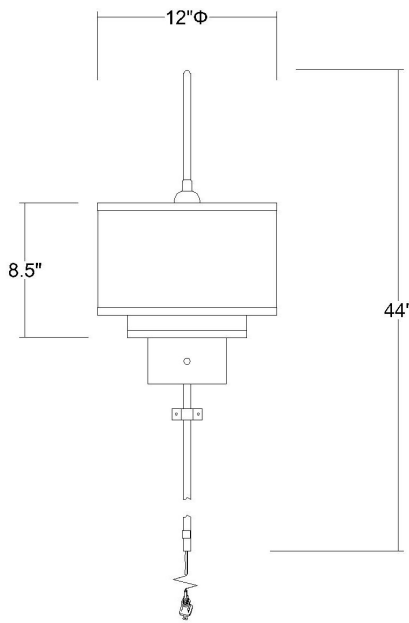

BW7155 BRELLA SWIVEL WALL LAMP

Front view

Side view

Description:	Brella swivel wall lamp
Finish:	Brushed nickel
Dimensions:	44" H x 12" W x 24" ext. Height on center: 17.5"
Bulbs:	1 x 75W
Sockets:	120V E26 base
Shade:	Sheer snow/shantung two tier
Installed Weight:	4.85 lbs.
Certification:	c UL

Material:	Fabric and steel
Glass:	NA
Back Plate Dimensions:	4.25" x 6"
Mounting Holes:	NA
Switch:	Metal rotate on/off
Cord:	Silver, 8' plug-in (24" cord wall cover included)
Dimmable:	Yes