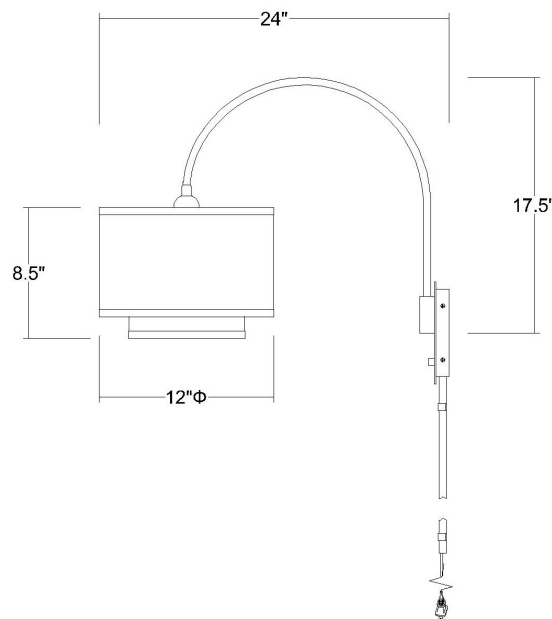

BW7155 BRELLA SWIVEL WALL LAMP

Front view

Side view

Description:	Brella swivel wall lamp
Finish:	Brushed nickel
Dimensions:	44" H x 12" W x 24" ext. Height on center: 17.5"
Bulbs:	1 x 75W
Sockets:	120V E26 base
Shade:	Sheer snow/shantung two tier
Installed Weight:	4.85 lbs.
Certification:	c UL

Material:	Fabric and steel
Glass:	NA
Back Plate Dimensions:	4.25" x 6"
Mounting Holes:	NA
Switch:	Metal rotate on/off
Cord:	Silver, 8' plug-in (24" cord wall cover included)
Dimmable:	Yes